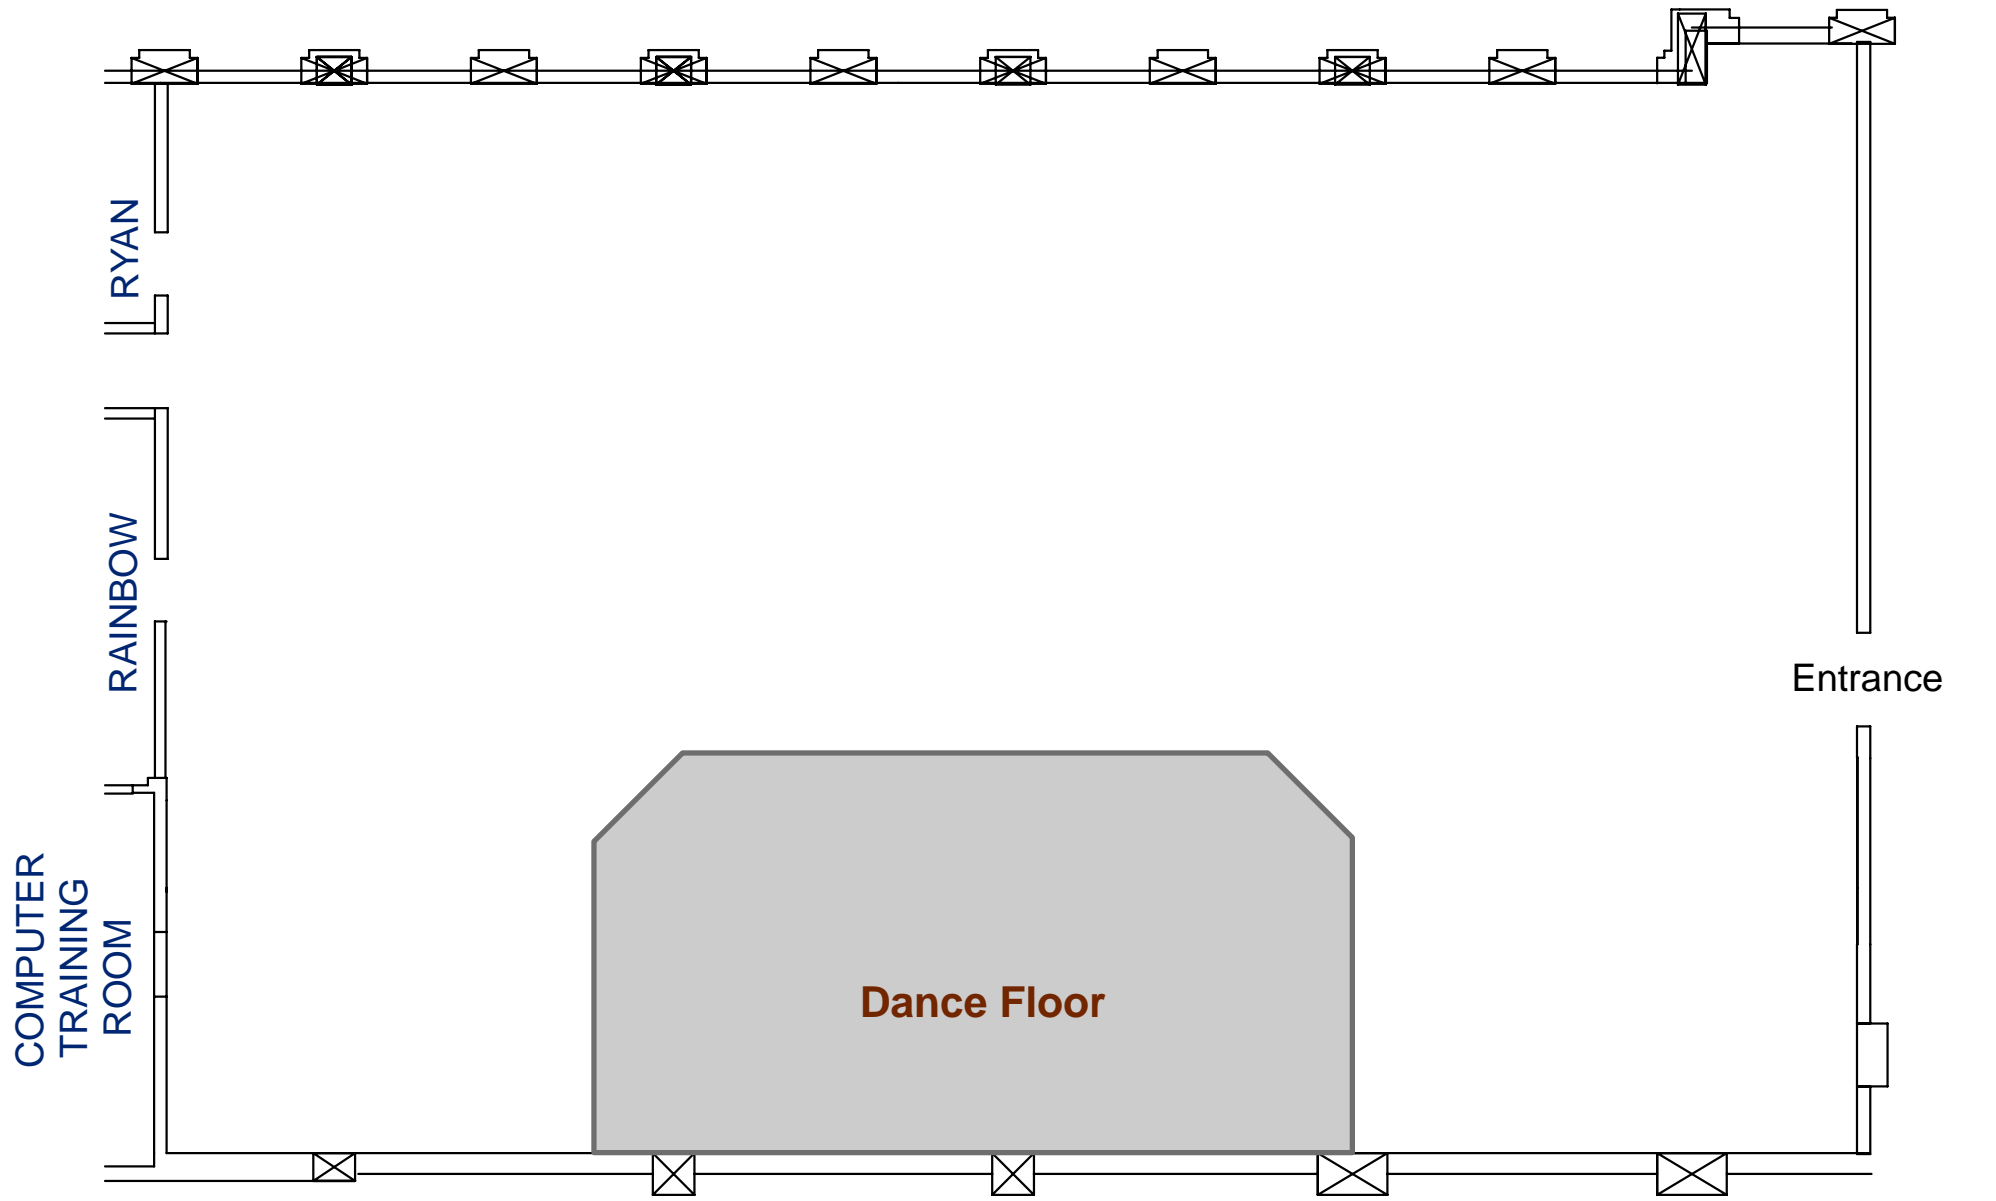

Missouri Room

Great Falls Civic Center

52' X 80' - 4,160 Sq Ft

2nd Floor, Main Building, Northside

Entrance

Dance Floor

COMPUTER
TRAINING
ROOM

RAINBOW