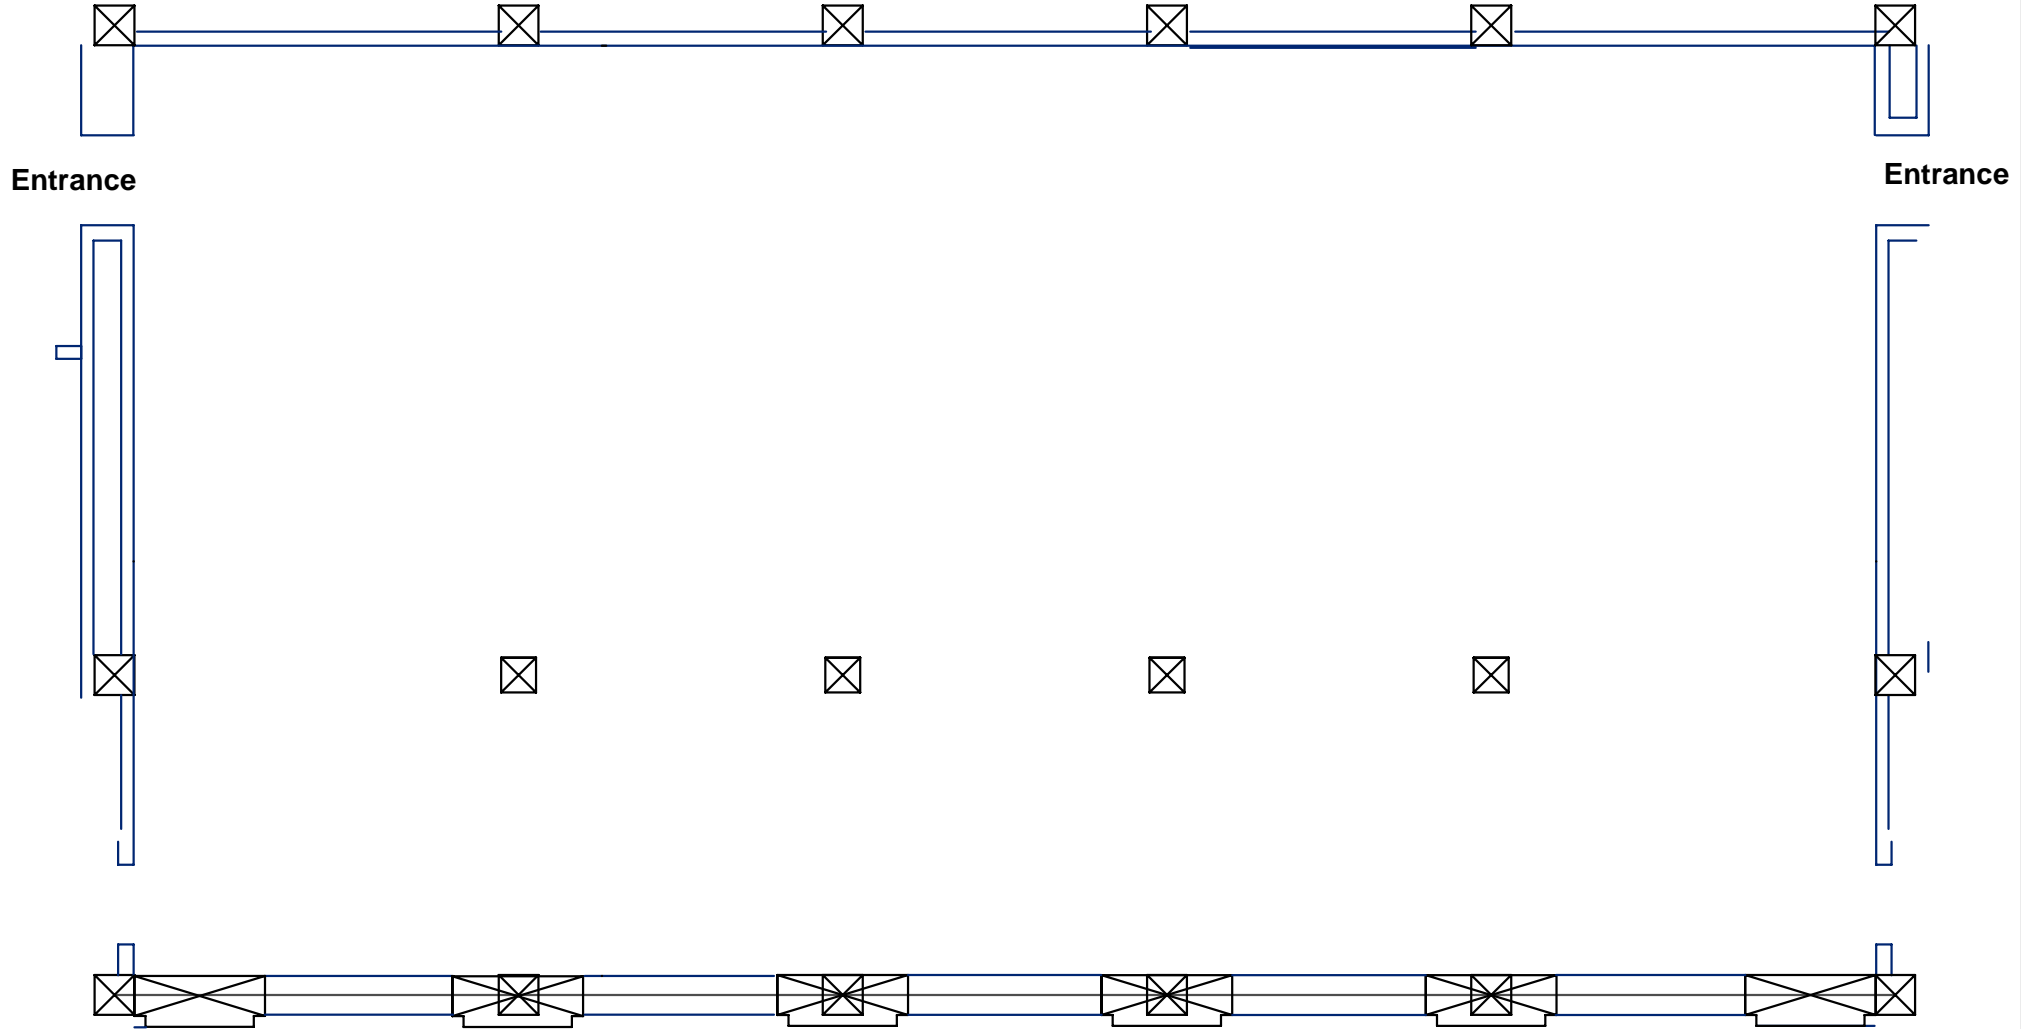

# Gibson Room

Great Falls Civic Center

2nd Floor, Main Building, Eastside

58' X 32' - 1,856 Sq Ft

Entrance

Entrance

Windows facing East - Central Avenue