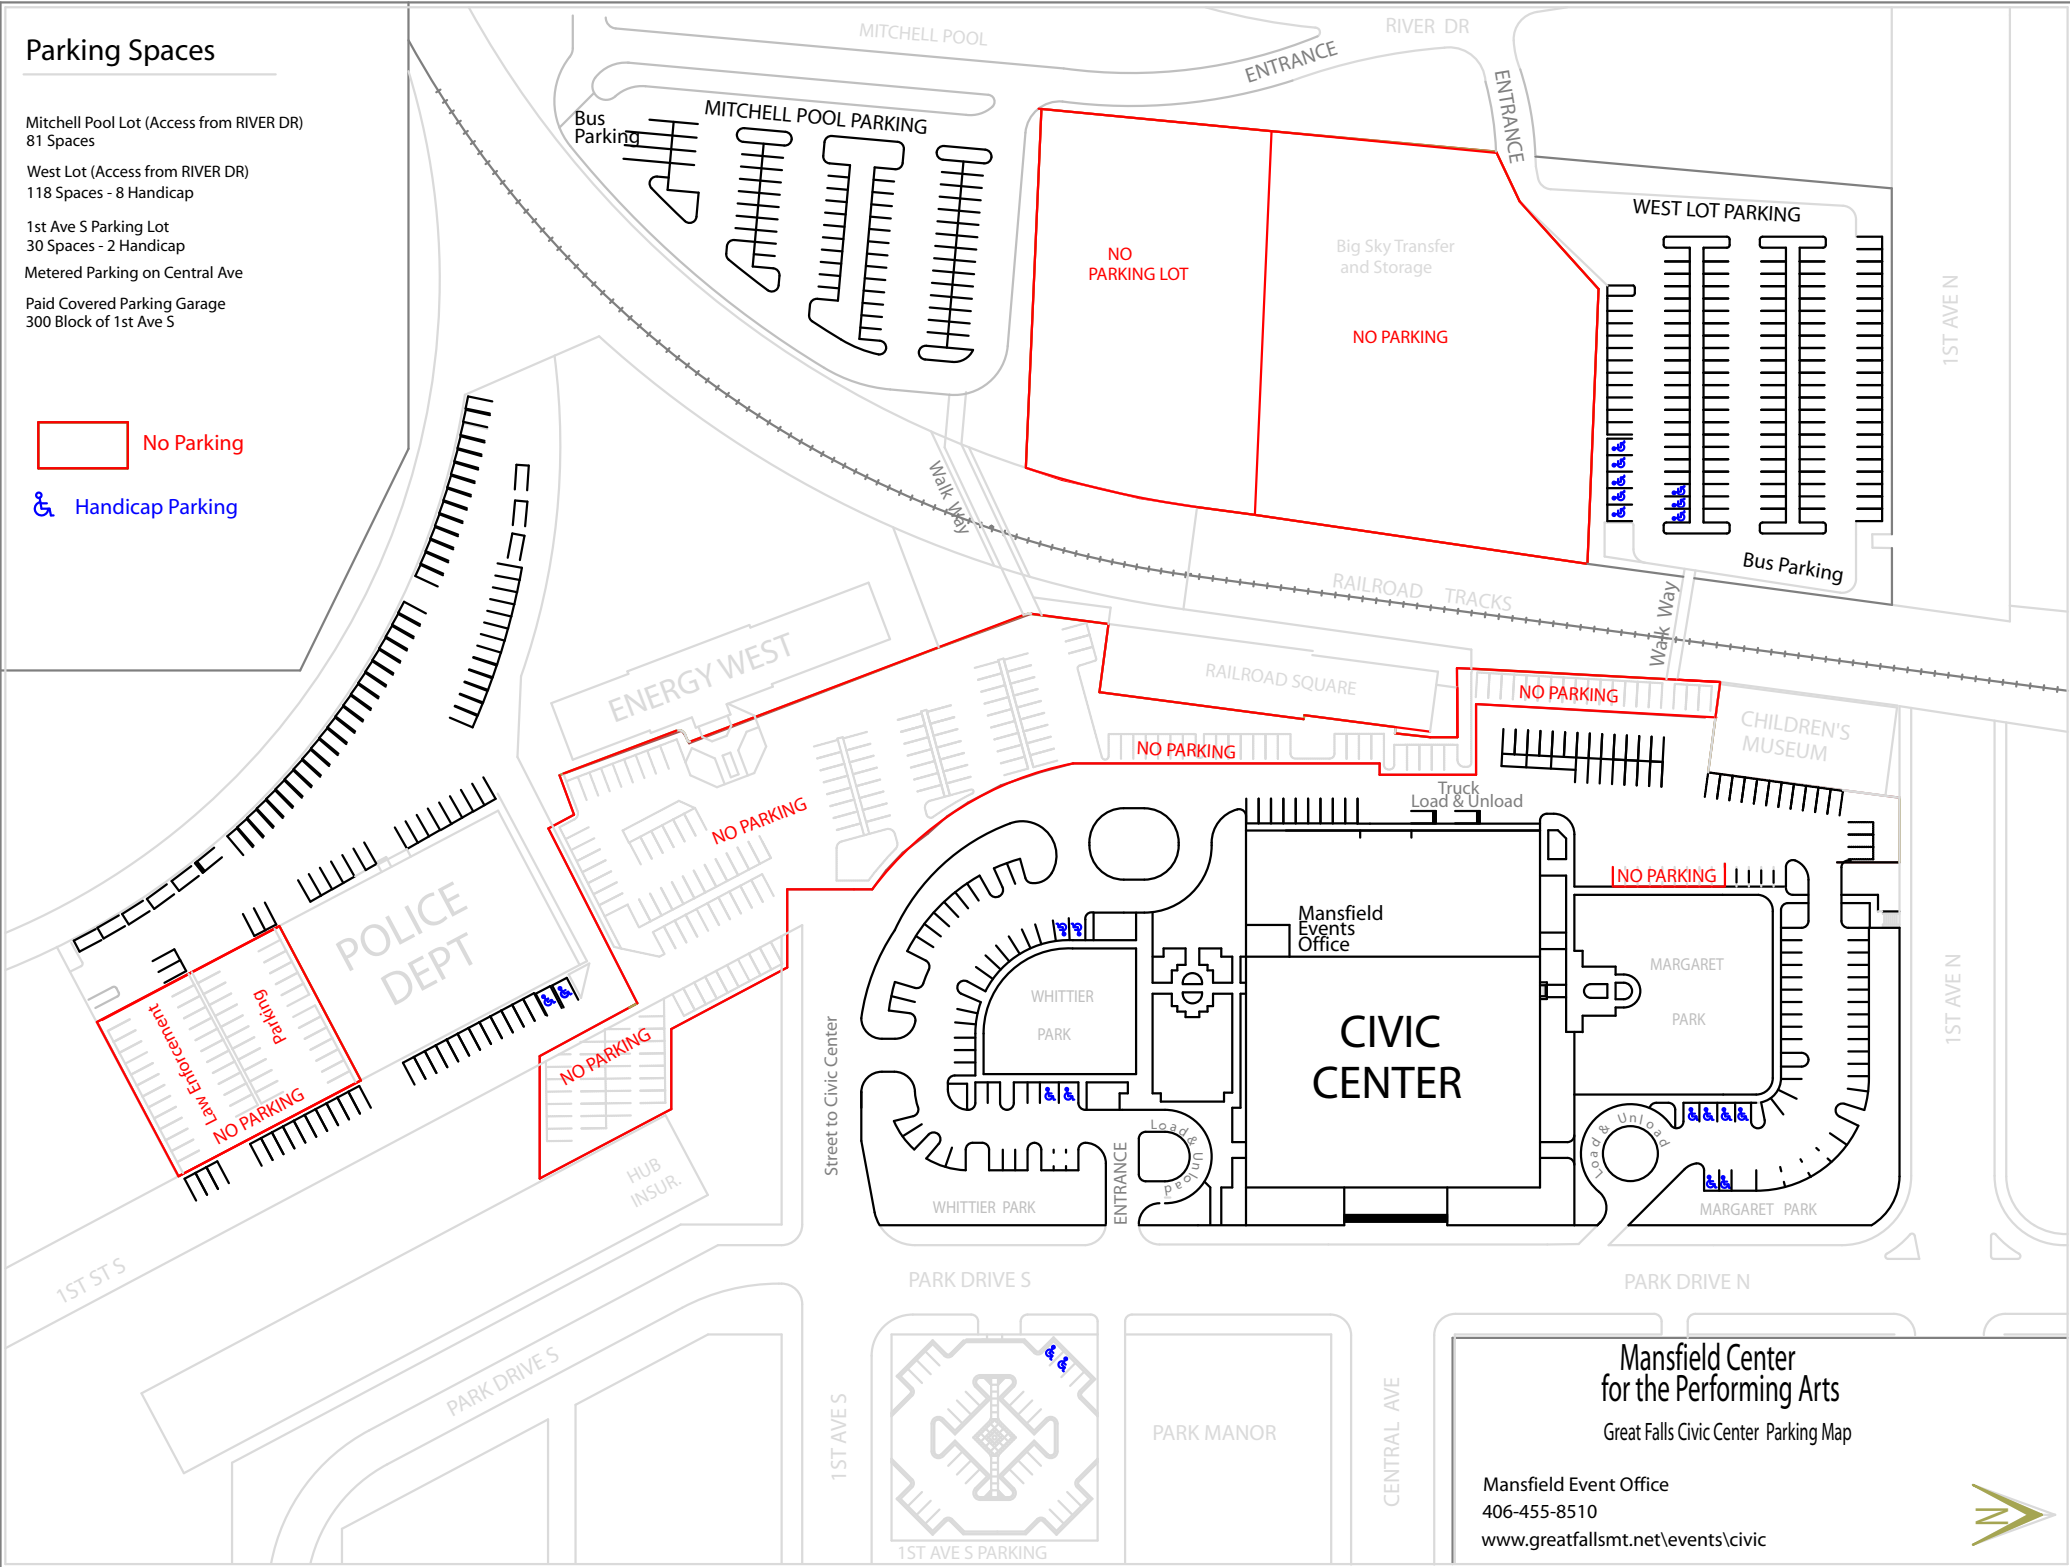

Parking Spaces

Mitchell Pool Lot (Access from RIVER DR)
81 Spaces

West Lot (Access from RIVER DR)
118 Spaces - 8 Handicap

1st Ave S Parking Lot
30 Spaces - 2 Handicap

Metered Parking on Central Ave

Paid Covered Parking Garage
300 Block of 1st Ave S

No Parking

Handicap Parking

Mansfield Center for the Performing Arts

Great Falls Civic Center Parking Map

Mansfield Event Office
406-455-8510

www.greatfallsmt.net/events/civic