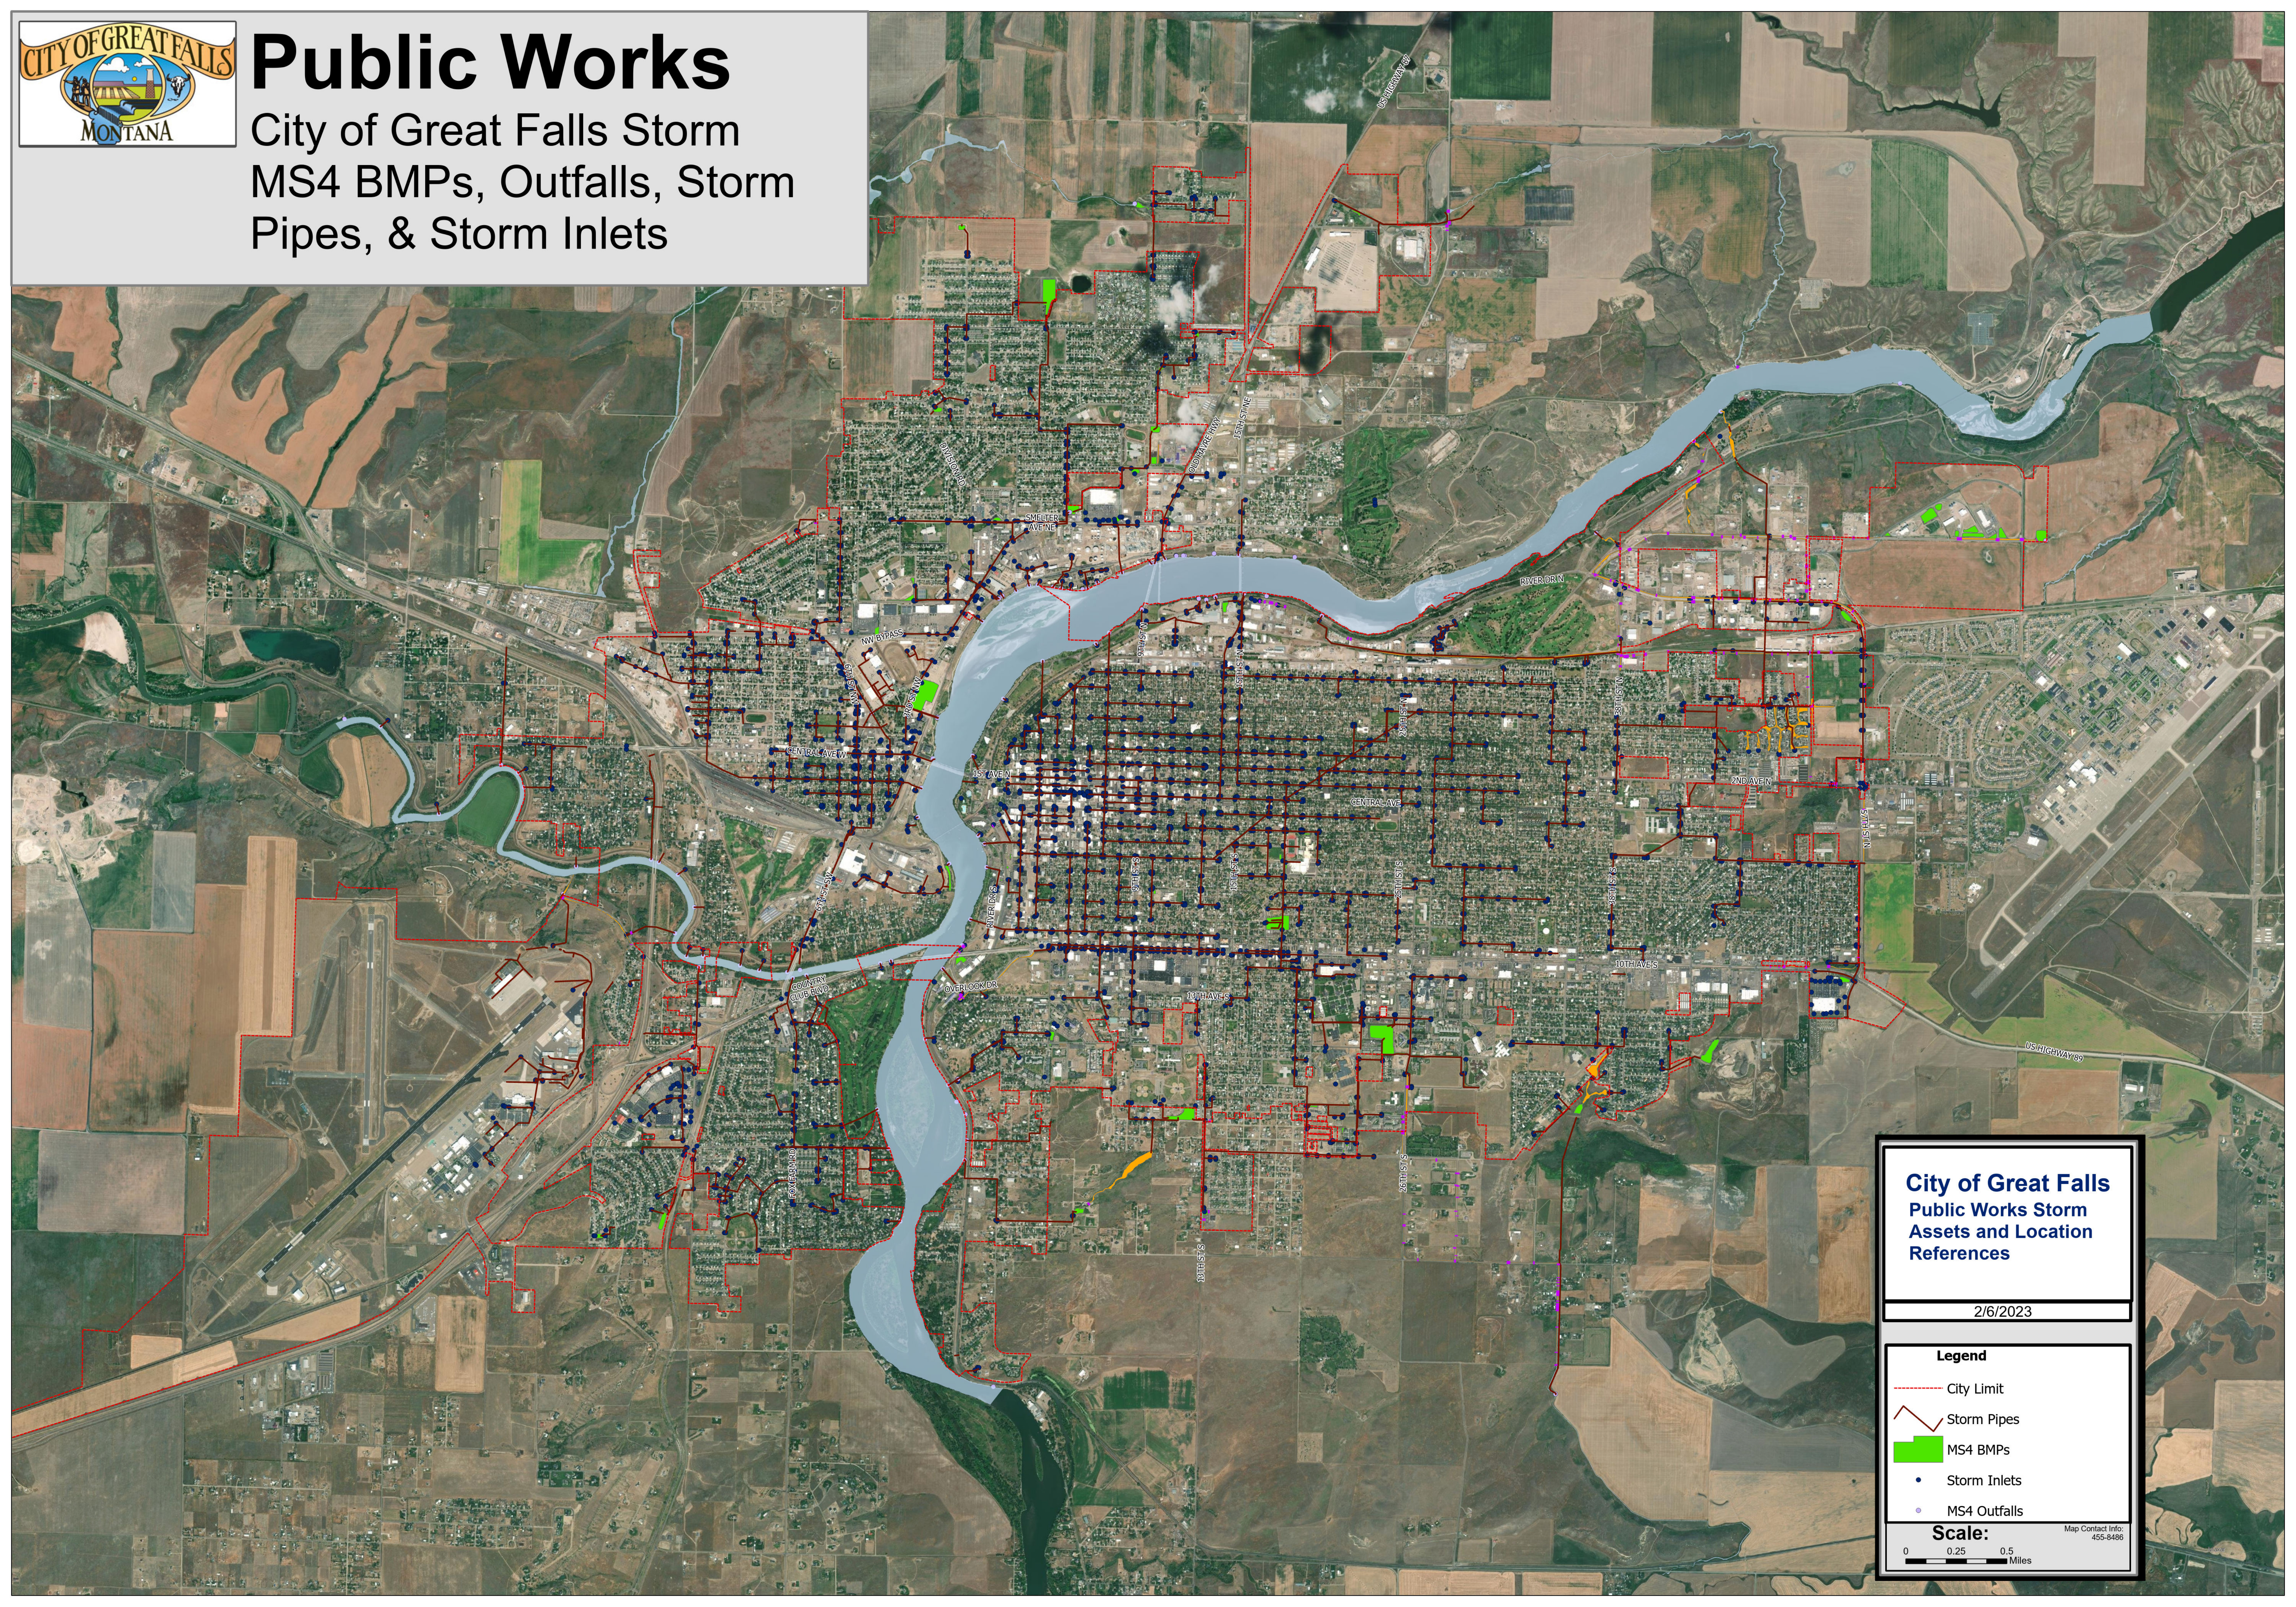

# Public Works

## City of Great Falls Storm MS4 BMPs, Outfalls, Storm Pipes, & Storm Inlets

**City of Great Falls**  
**Public Works Storm**  
**Assets and Location**  
**References**

2/6/2023

**Legend**

- City Limit
- Storm Pipes
- MS4 BMPs
- Storm Inlets
- MS4 Outfalls

**Scale:**

0 0.25 0.5 Miles

Map Contact Info: 455-8486