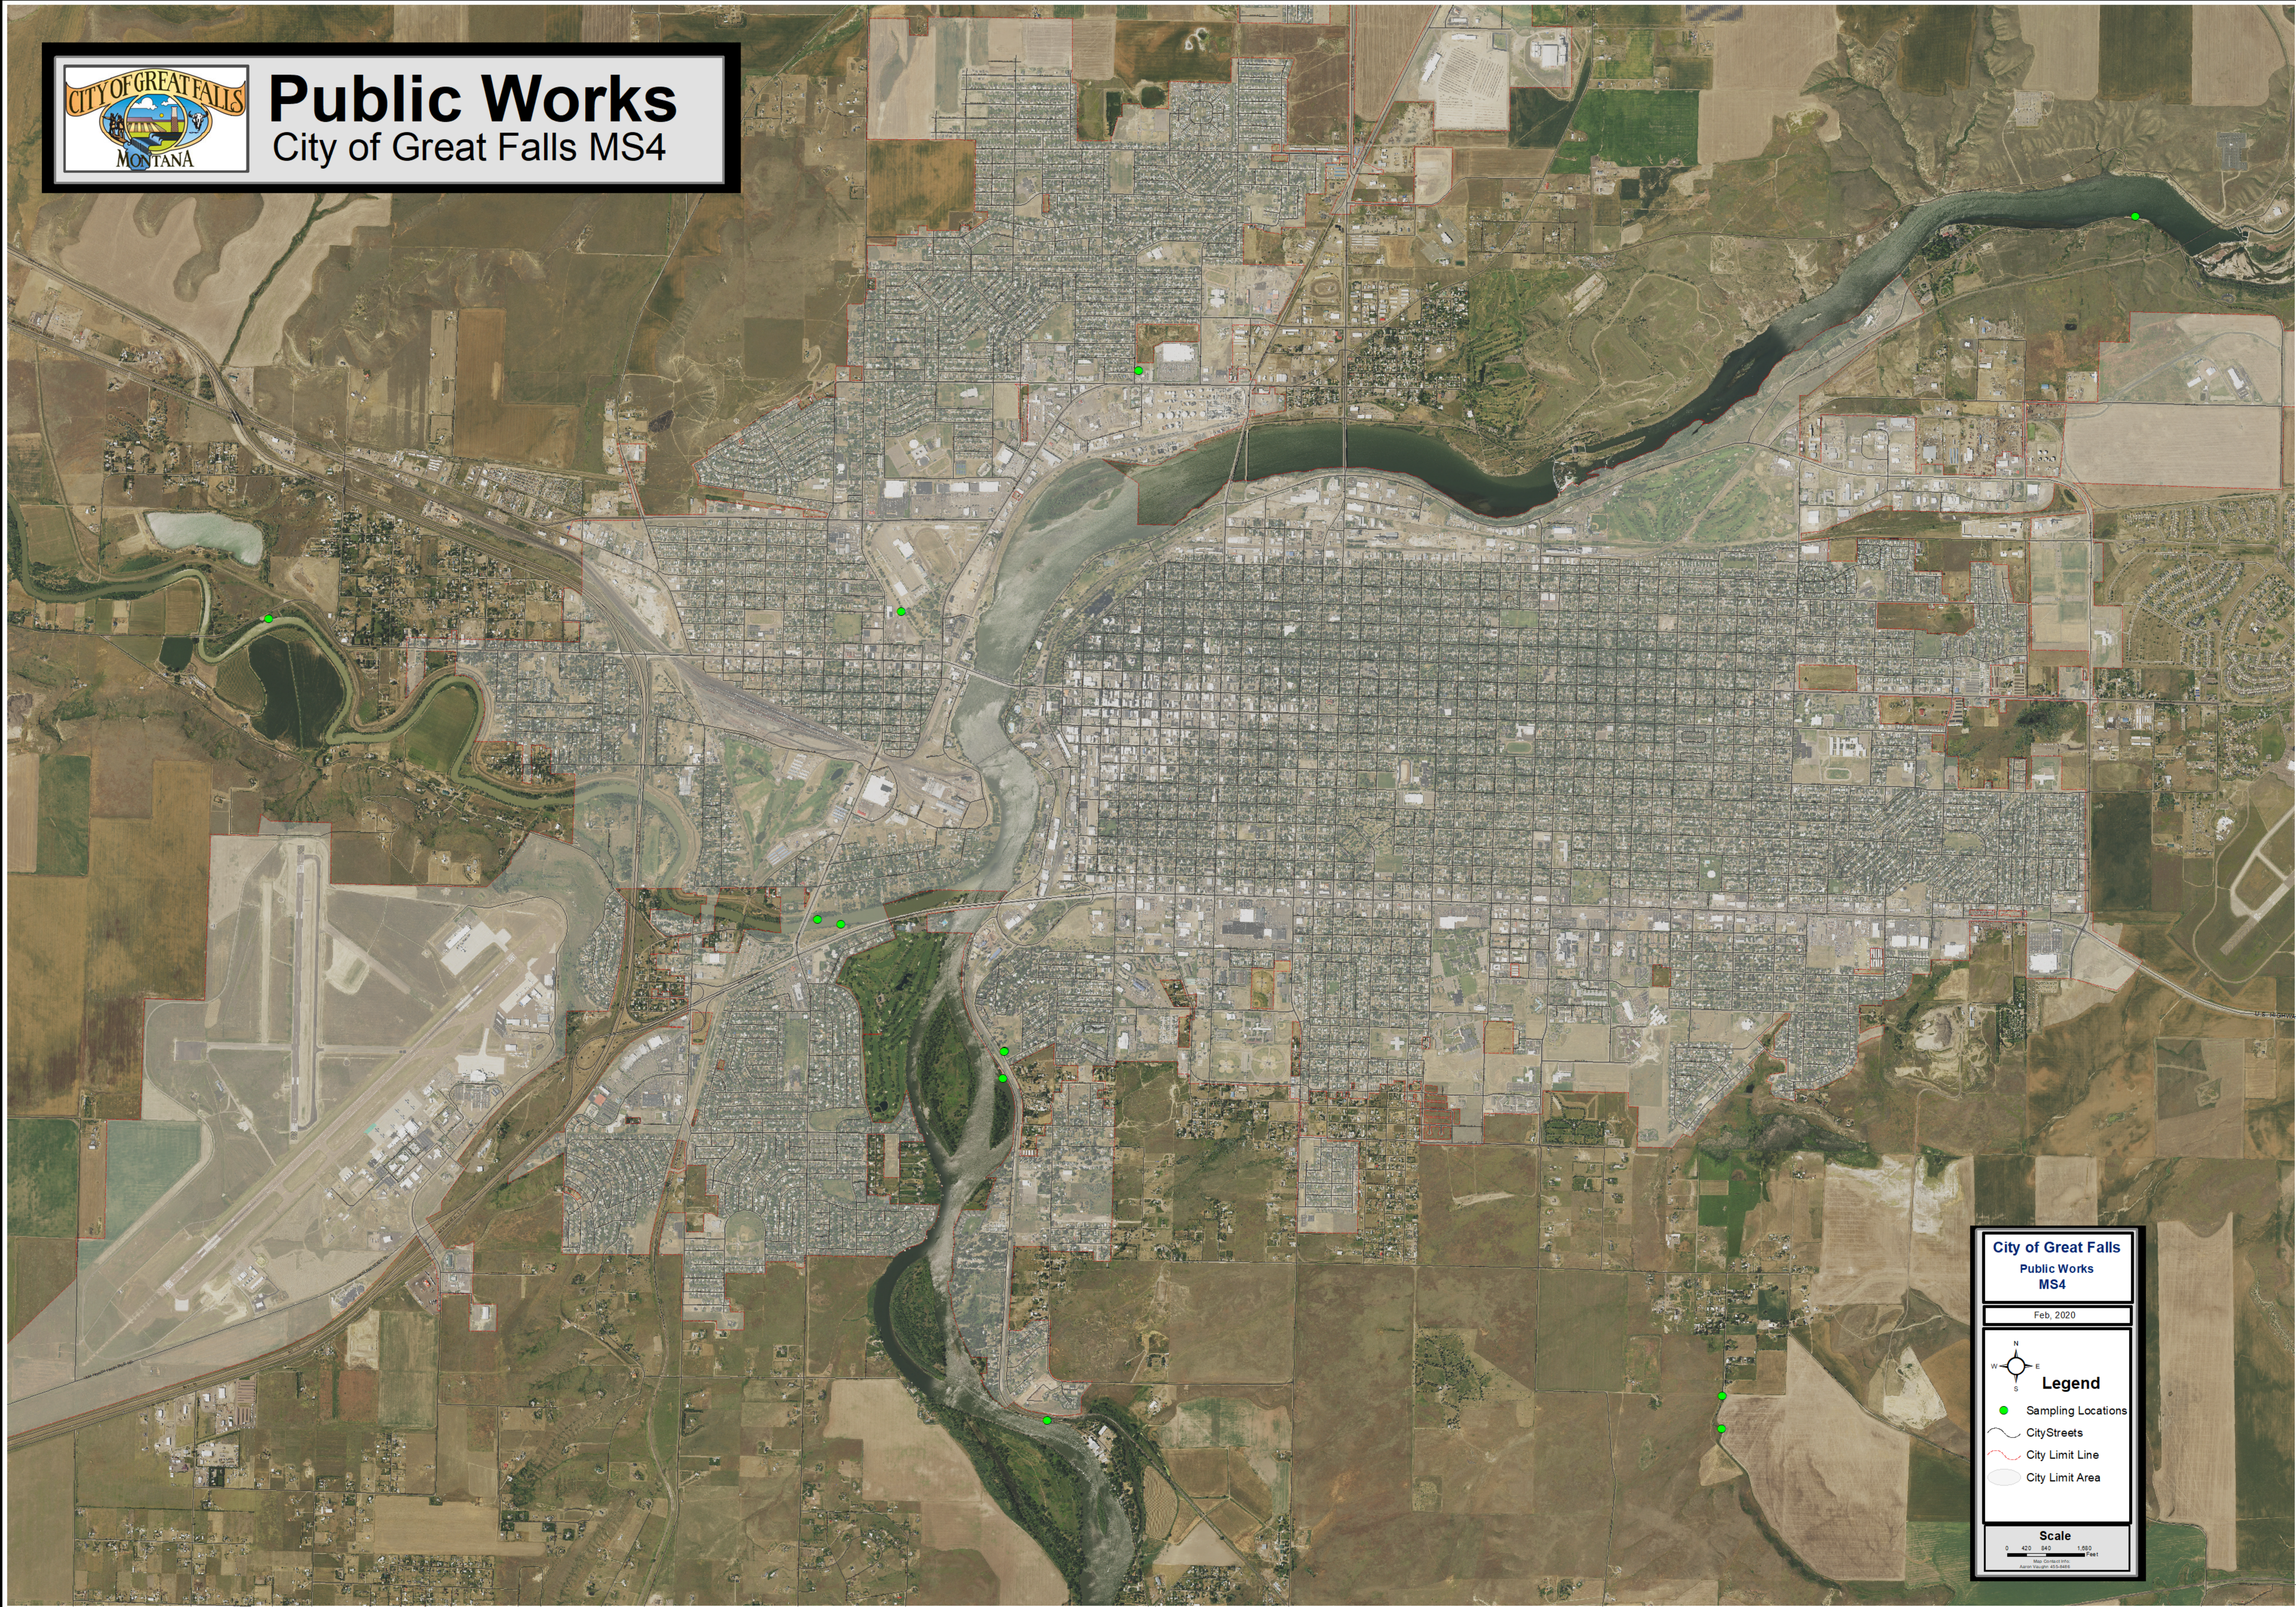

Public Works

City of Great Falls MS4

City of Great Falls
Public Works
MS4

Feb, 2020

Legend

- Sampling Locations
- City Streets
- City Limit Line
- City Limit Area

Scale

0 425 845 1,260 Feet

Map Contact Info:
Aerial Imagery: GIS-MS4