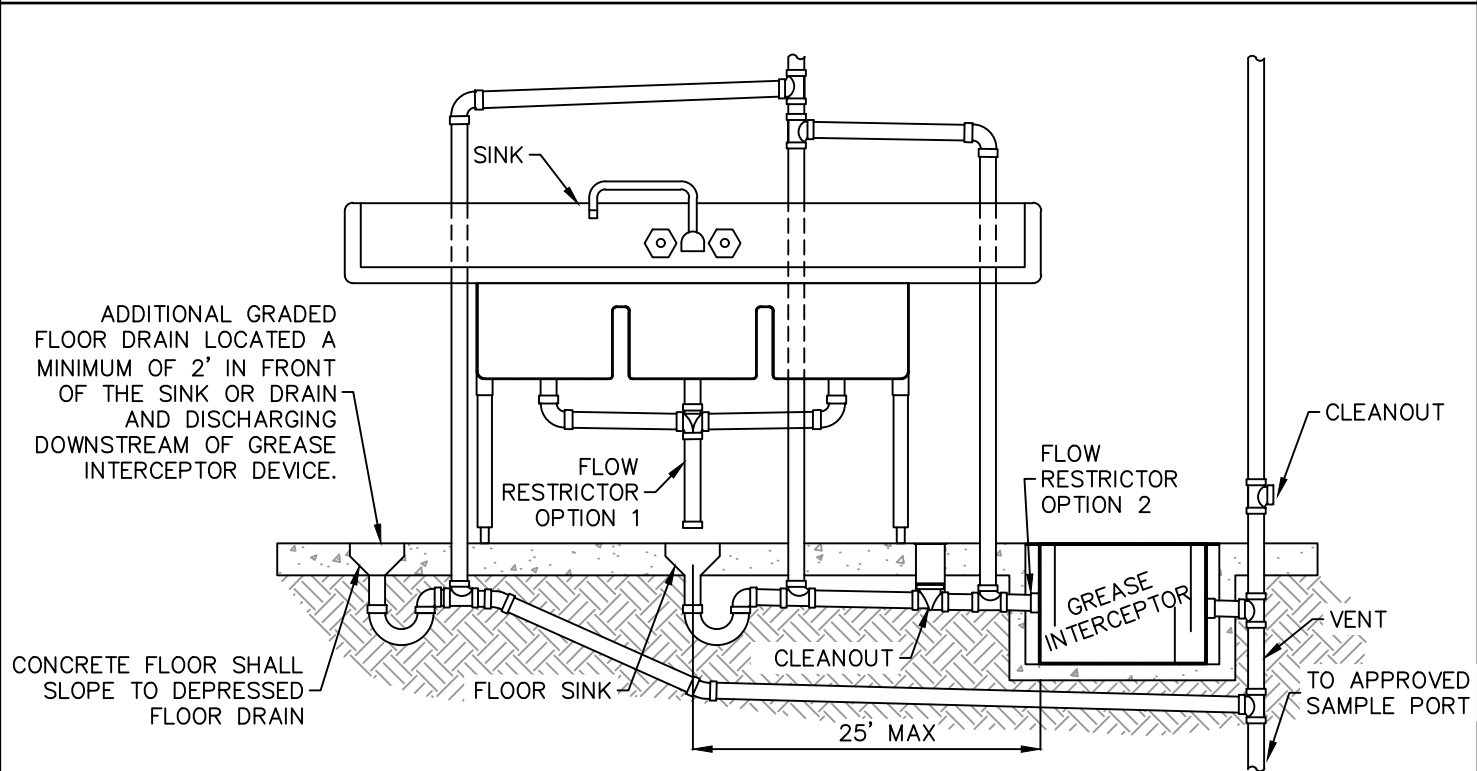

INTERIOR ABOVE GRADE GREASE INTERCEPTOR

INTERIOR BELOW GRADE GREASE INTERCEPTOR

FOR MORE INFORMATION, CONTACT THE INDUSTRIAL PRETREATMENT COORDINATOR'S OFFICE AT 406-727-8390

TYPICAL INTERIOR GREASE INTERCEPTORS