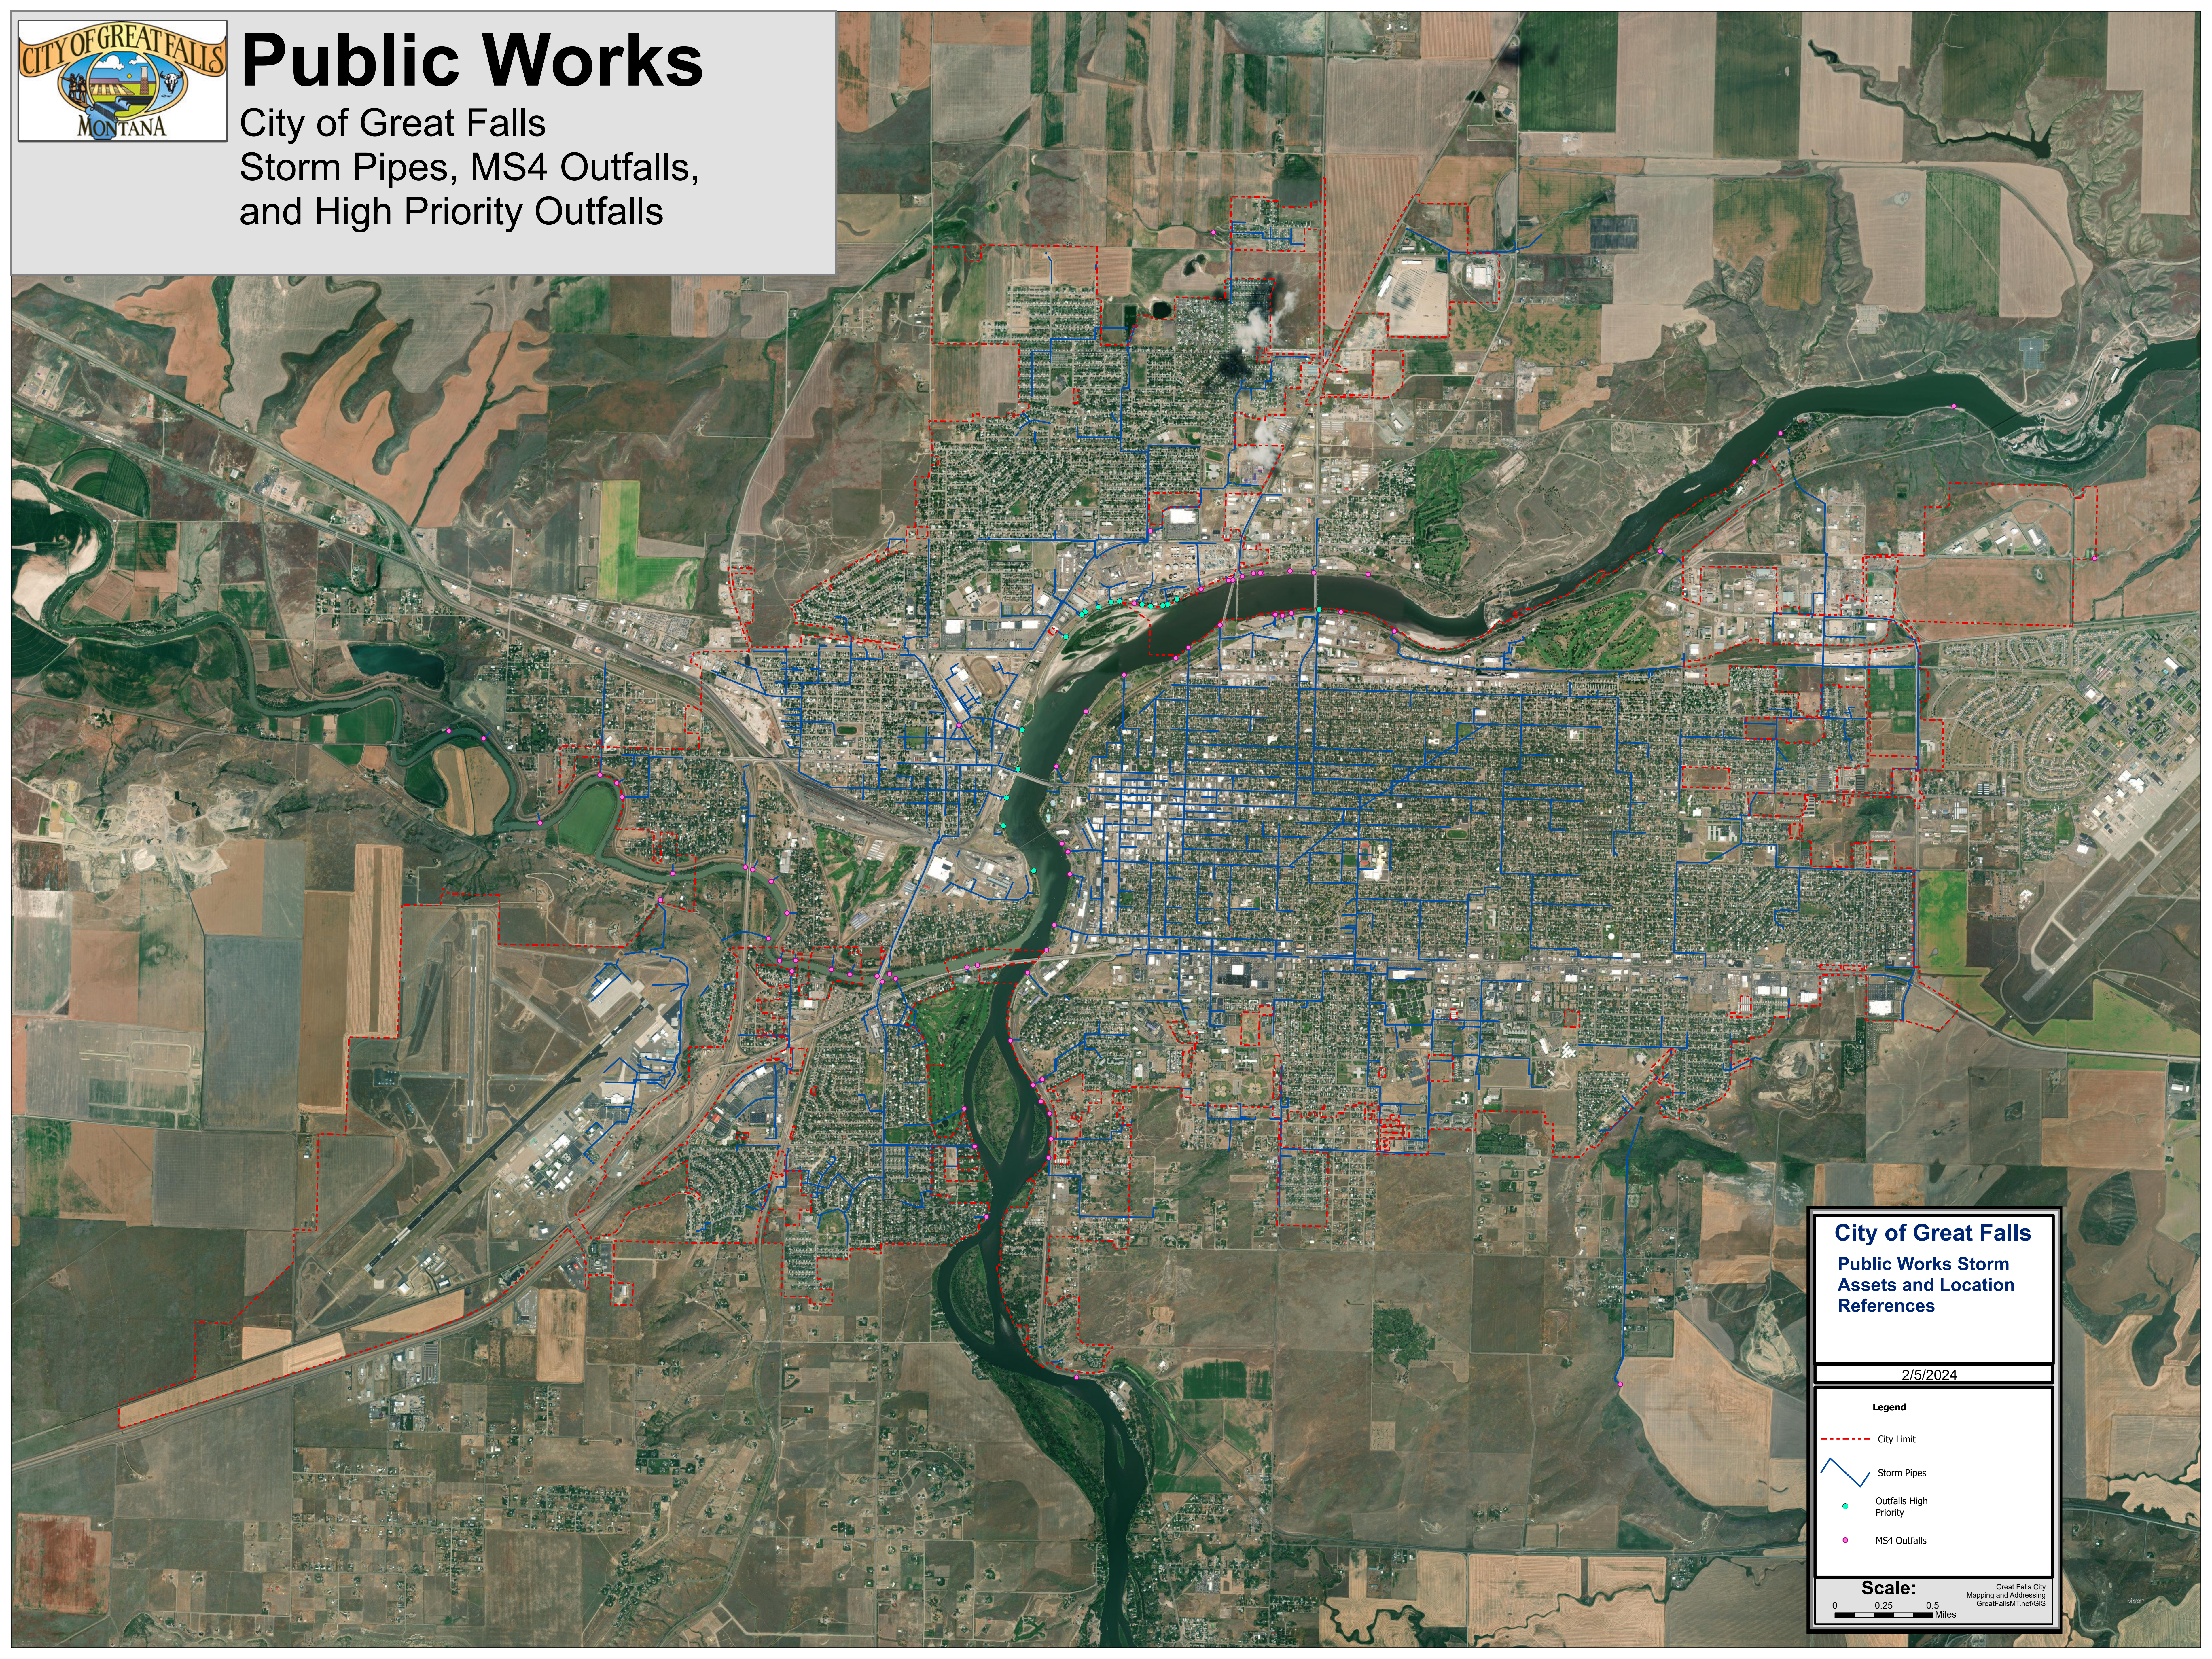

Public Works

City of Great Falls
Storm Pipes, MS4 Outfalls,
and High Priority Outfalls

City of Great Falls
Public Works Storm
Assets and Location
References

2/5/2024

Legend

- --- City Limit
- Storm Pipes
- Outfalls High Priority
- MS4 Outfalls

Scale: