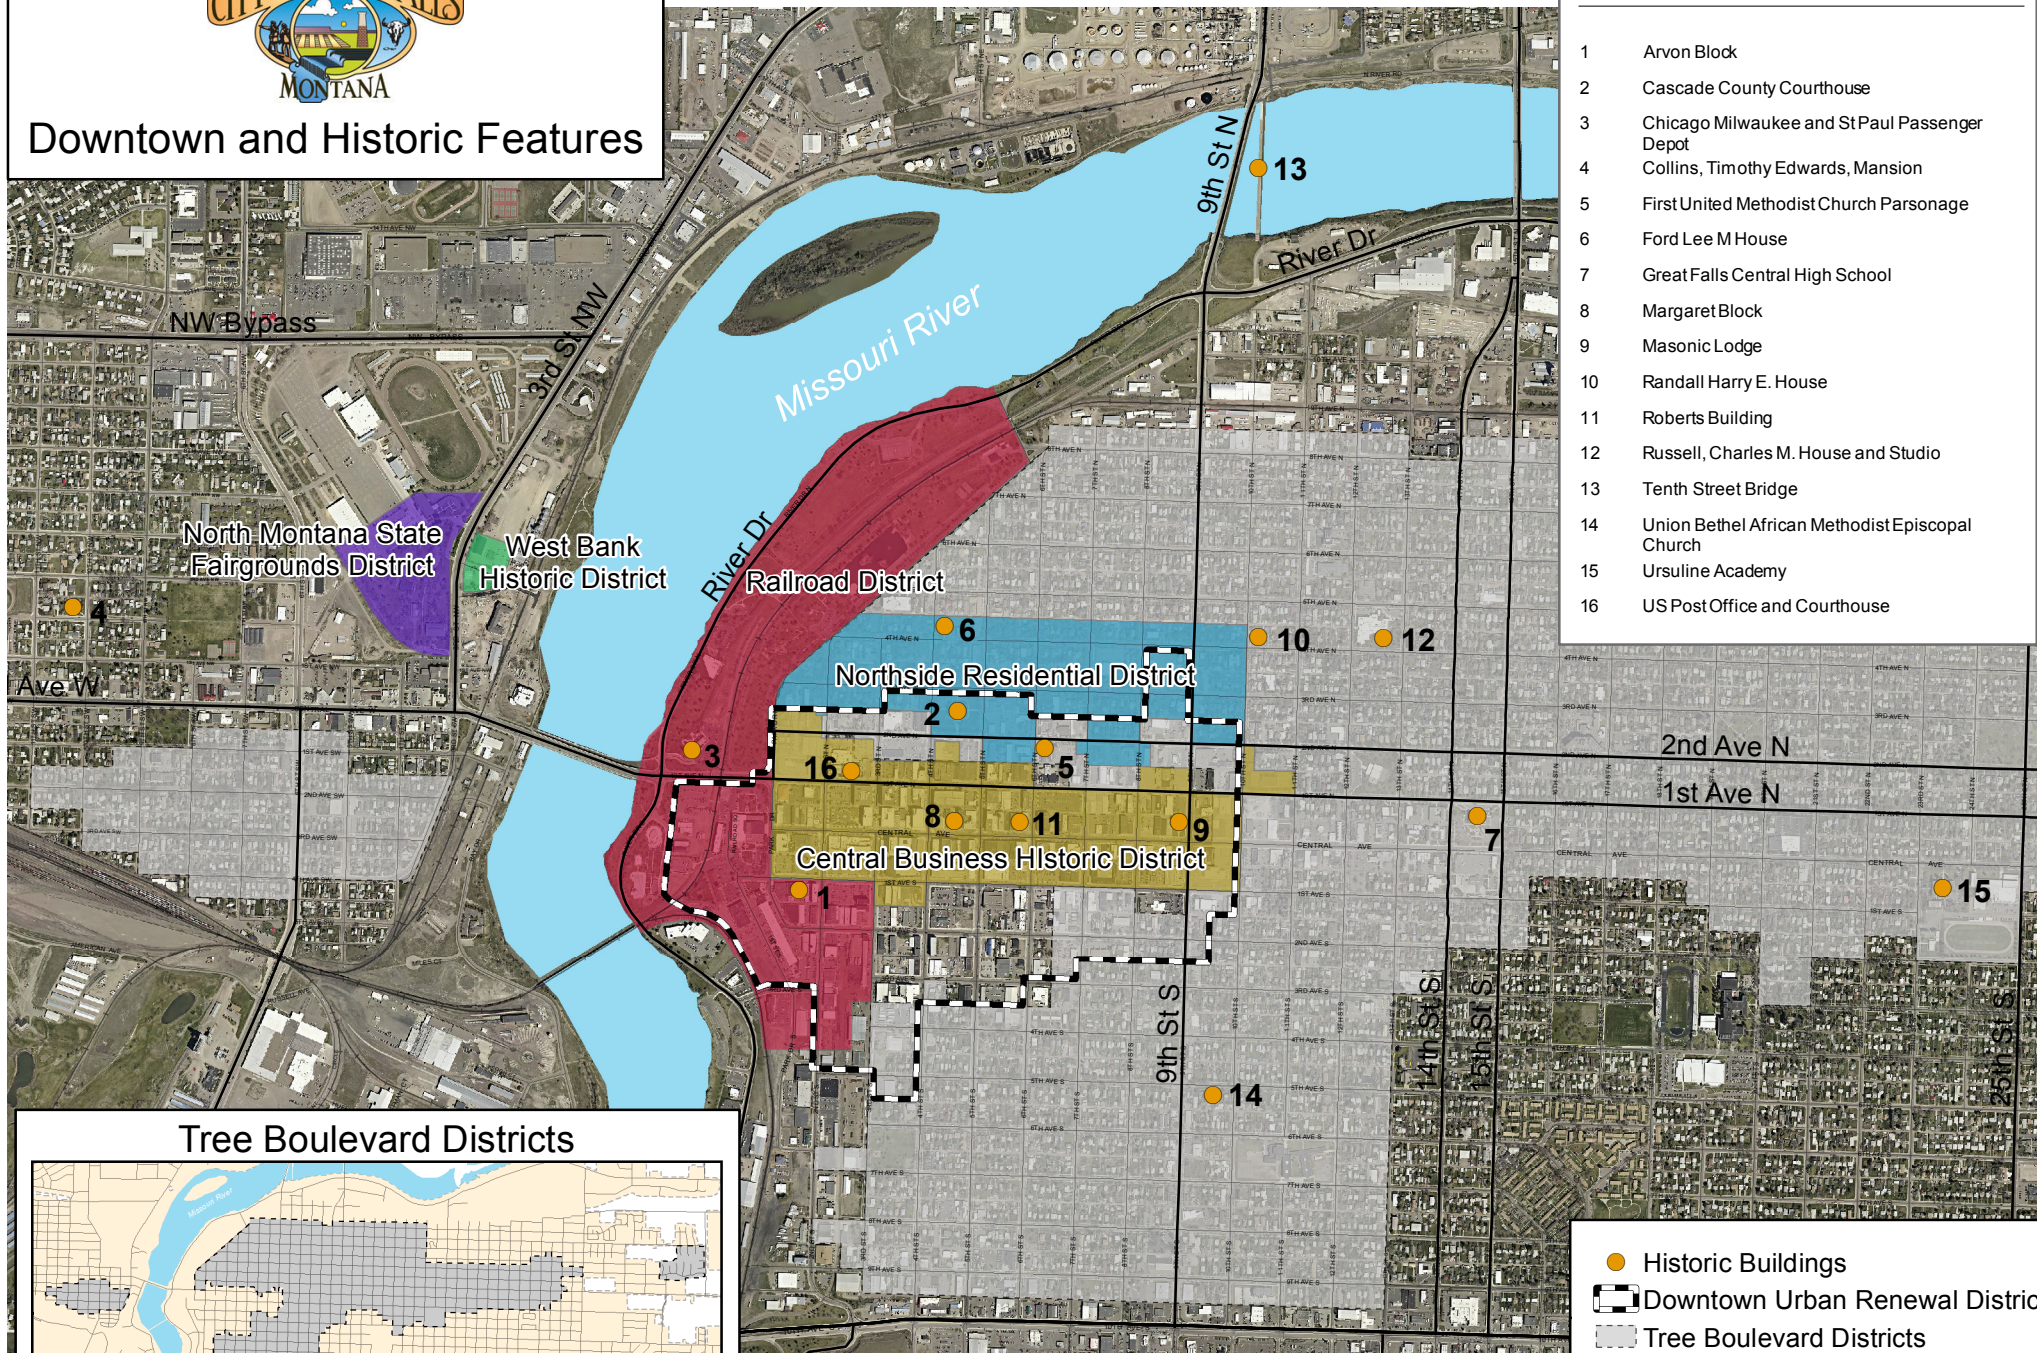

Downtown and Historic Features

- ### Historic Locations
- 1 Arvon Block
 - 2 Cascade County Courthouse
 - 3 Chicago Milwaukee and St Paul Passenger Depot
 - 4 Collins, Timothy Edwards, Mansion
 - 5 First United Methodist Church Parsonage
 - 6 Ford Lee M House
 - 7 Great Falls Central High School
 - 8 Margaret Block
 - 9 Masonic Lodge
 - 10 Randall Harry E. House
 - 11 Roberts Building
 - 12 Russell, Charles M. House and Studio
 - 13 Tenth Street Bridge
 - 14 Union Bethel African Methodist Episcopal Church
 - 15 Ursuline Academy
 - 16 US Post Office and Courthouse

- Historic Buildings
- Downtown Urban Renewal District
- Tree Boulevard Districts
- City Limit