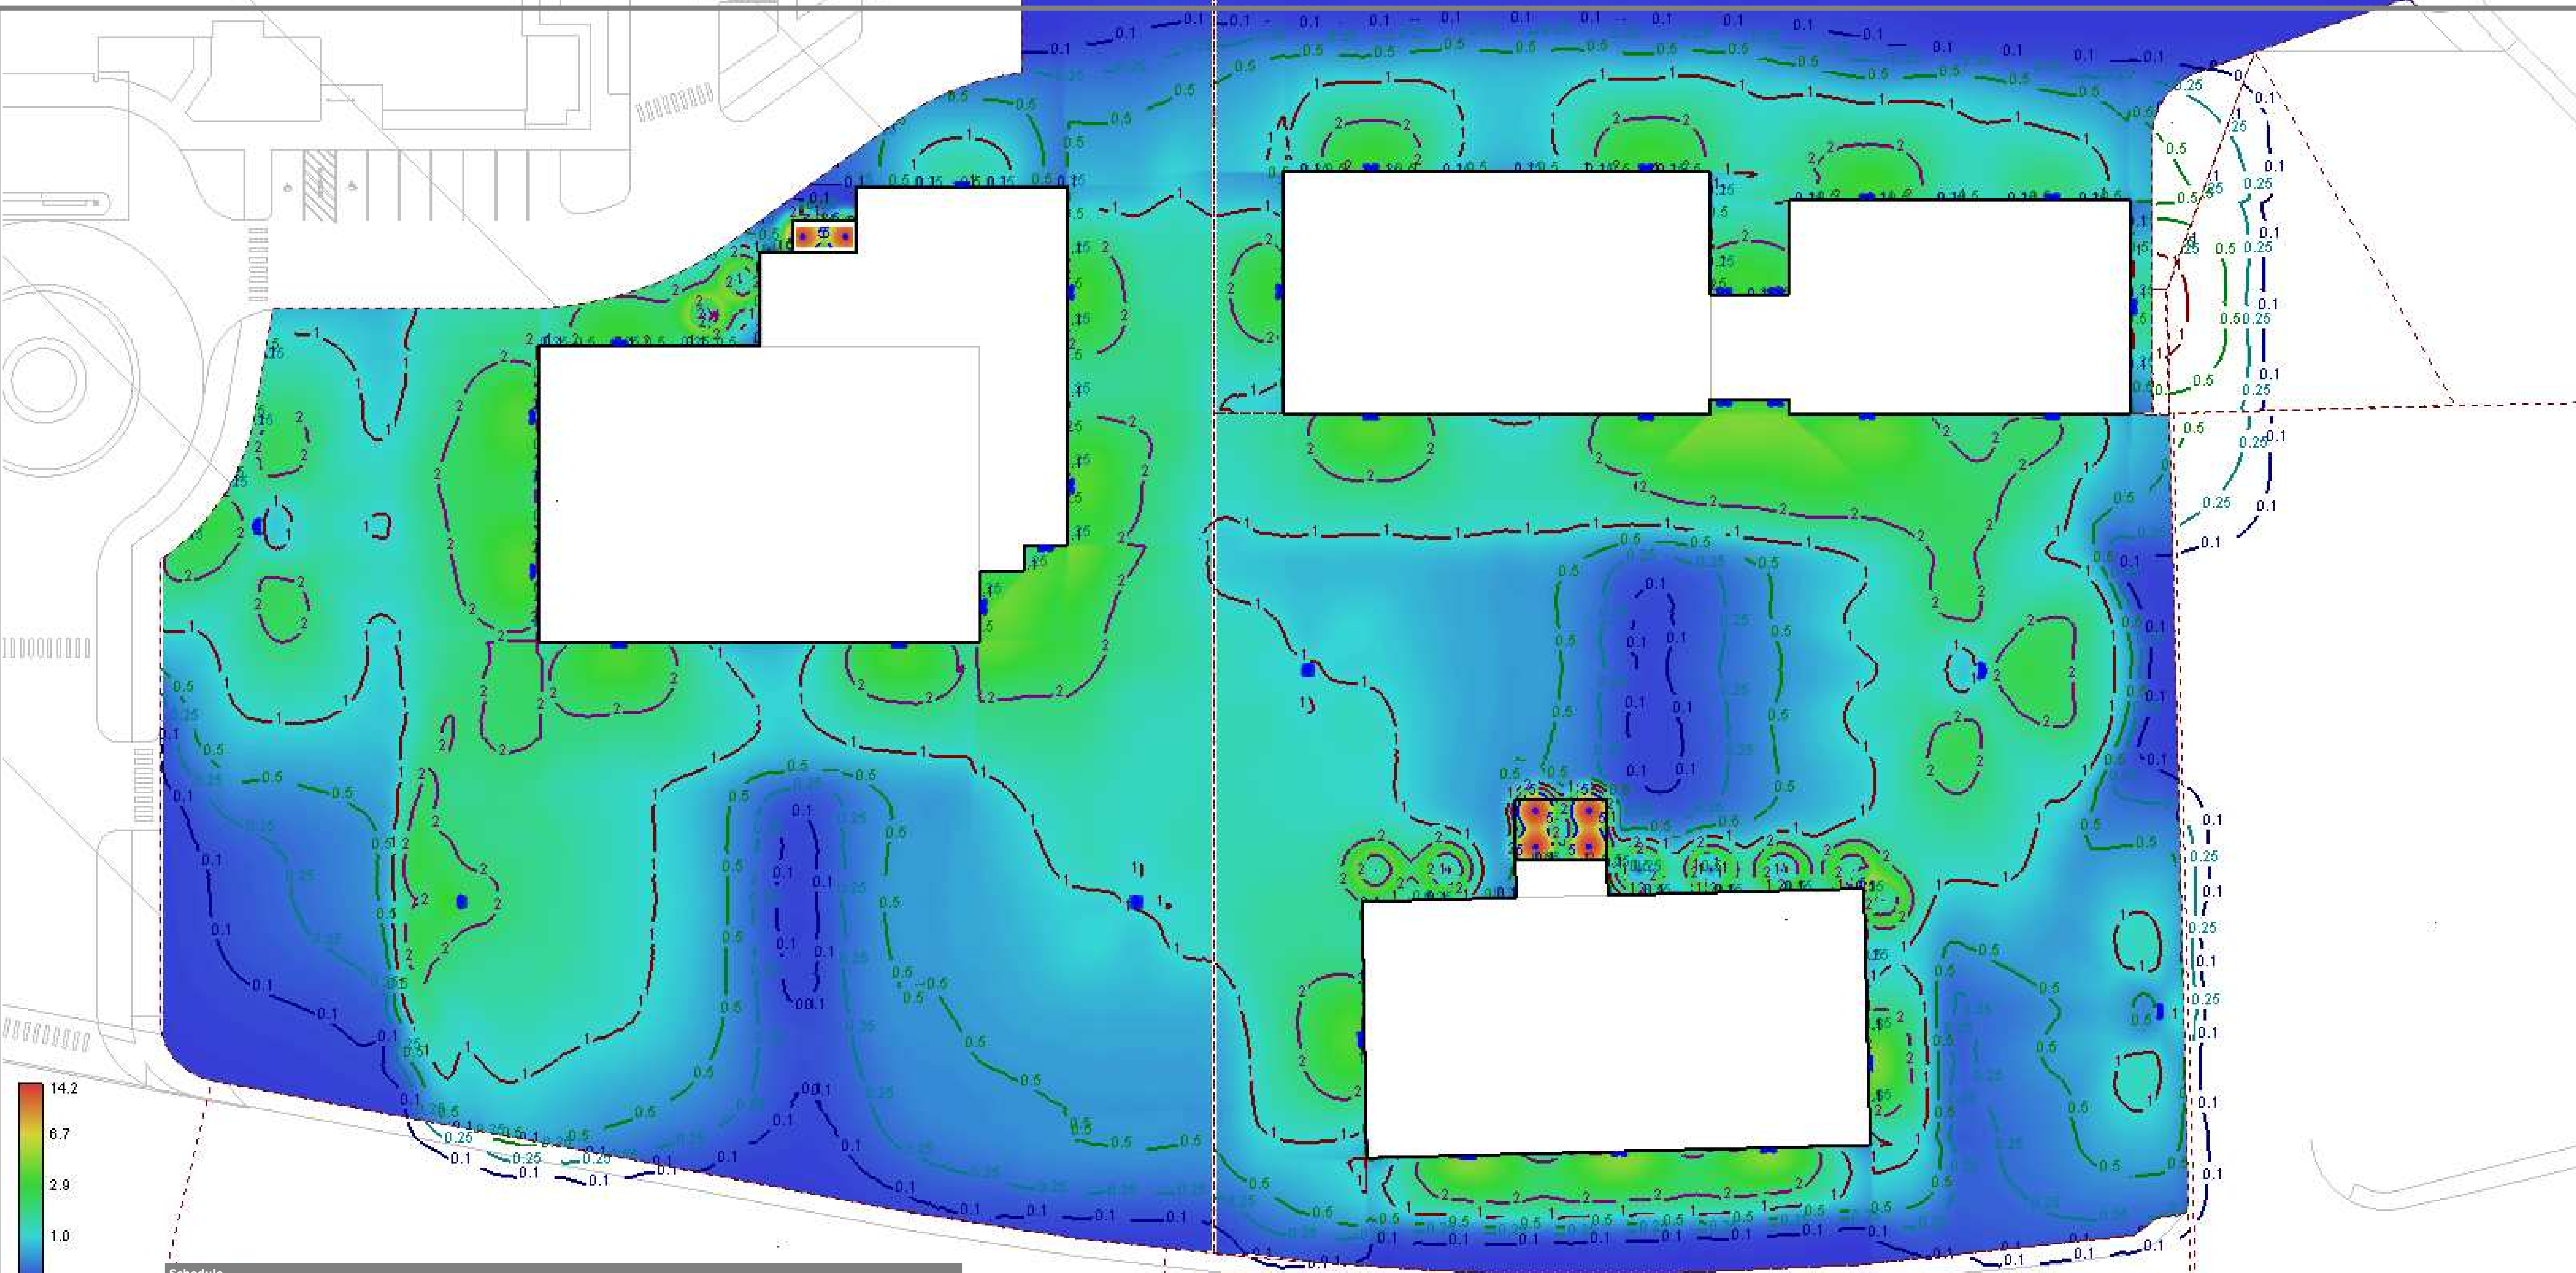

Plan View
Scale - 1" = 20ft

View #2

Symbol	Label	Quantity	Manufacturer	Catalog Number	Description	Lamp	Number Lamps	Filename	Lumens Per Lamp	Light Loss Factor	Wattage
○	A	9	PHILIPS GARDCO	BRM830-CW-360-BRP	LED BOLLARD	(30)1W WHITE LEDS RATED FOR 80 LUMENS	1	BRM830-CW-360-BRP.ies	718	0.9	41
○	B	17	PHILIPS GARDCO	106L-16L-1000-NW-G1-3	PHILIPS 100 LINE LED SCONCE	(1) LEDGINE 3.1 LIGHT ARRAYS OF 16 LEDS (LUXEON T) AT 55W	1	106L-16L-1000-NW-G1-3.ies	4609	0.9	54.8
○	C	2	PHILIPS GARDCO	ECF-5-135LA-6470-NW	ECOFORM	SLE 2.1 LIGHT ARRAY OF 64 LUXEON T LEDS DRIVEN AT 700mA	1	ECF-5-135LA-6470-NW.ies	14732	0.9	139.1
○	D	4	PHILIPS GARDCO	106L-16L-530-NW-G1-2	PHILIPS 100 LINE LED SCONCE	(1) LEDGINE 3.1 LIGHT ARRAYS OF 16 LEDS (LUXEON T) AT 28W	1	106L-16L-530-NW-G1-2.ies	2943	0.9	28
○	E	1	PHILIPS GARDCO	ECF-3-55LA-3253-NW-15	ECOFORM	SLE 2.1 LIGHT ARRAY OF 32 LUXEON T LEDS DRIVEN AT 530mA	1	ECF-3-55LA-3253-NW-15.ies	4748	0.9	51.6
○	F	6	PHILIPS LIGHTOLIER	C6L10DL35KM CLWVB-C6L10NUVB210V	PHILIPS Calculte White LED 6 Inch Round Aperture	LED, LUMINAIRE OUTPUT = 1040 LMS	1	C6L10NUVBZ10V-C6L10DL35KMCLWVB.IES	1038	0.9	14.6
○	G	8	PHILIPS GARDCO	121-16L-530-NW-G3-3	PHILIPS 100 LINE LED SCONCE	(1) LEDGINE 3.1 LIGHT ARRAYS OF 16 LEDS (LUXEON T) AT 28W	1	121-16L-530-NW-G3-3.IES	2607	0.9	28.1
○	H	2	PHILIPS GARDCO	ECF-3-135LA-6470-NW	ECOFORM	SLE 2.1 LIGHT ARRAY OF 64 LUXEON T LEDS DRIVEN AT 700mA	1	ECF-3-135LA-6470-NW.ies	15791	1	138.2
○	J	1	PHILIPS GARDCO	ECF-4-135LA-6470-NW	ECOFORM	SLE 2.1 LIGHT ARRAY OF 64 LUXEON T LEDS DRIVEN AT 700mA	1	ECF-4-135LA-6470-NW.ies	15193	1	138.5

Statistics						
Description	Symbol	Avg	Max	Min	Max/Min	Avg/Min
Calc Zone #10	+	1.1 fc	11.3 fc	0.0 fc	N/A	N/A
Calc Zone #10	+	0.2 fc	1.4 fc	0.0 fc	N/A	N/A
Calc Zone #11	+	1.0 fc	1.7 fc	0.4 fc	4.3:1	2.5:1
East Parking Lots	X	1.2 fc	3.0 fc	0.3 fc	10.0:1	4.0:1
Northern Parking Lots	X	1.0 fc	2.8 fc	0.1 fc	28.0:1	10.0:1
Southern Parking Lots	X	1.0 fc	3.7 fc	0.1 fc	37.0:1	10.0:1