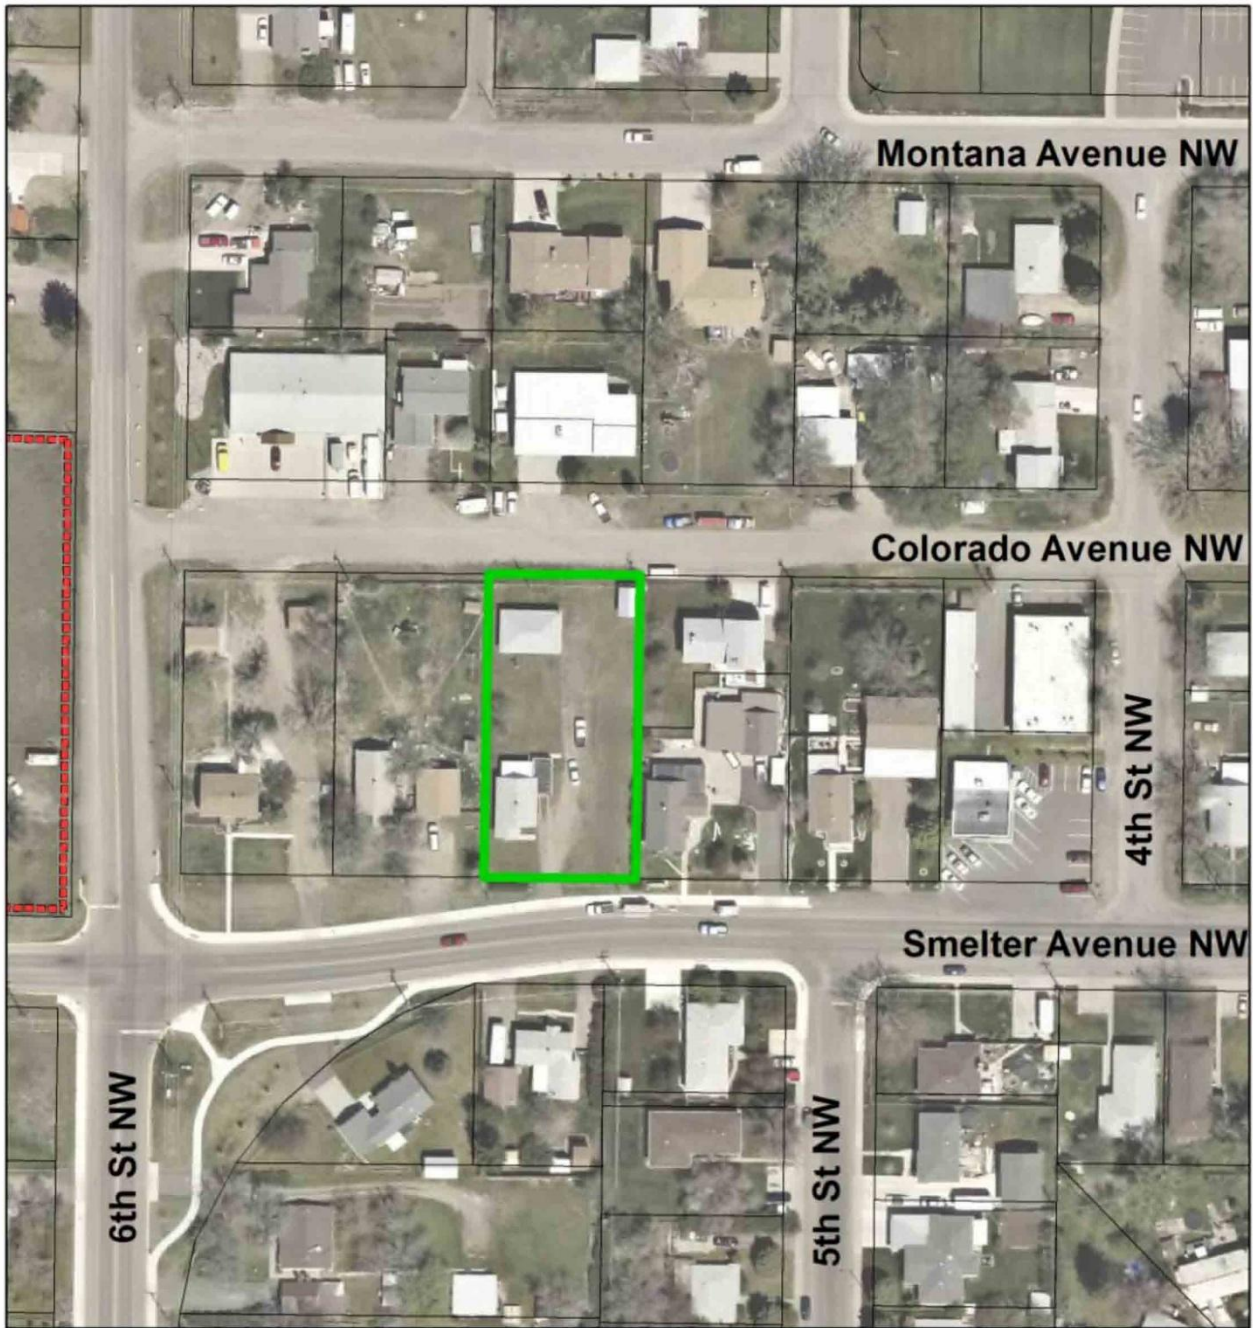

AERIAL  
Exhibit B

501 Smelter Avenue NW

Tracts of Land

130 65 0 130 Feet