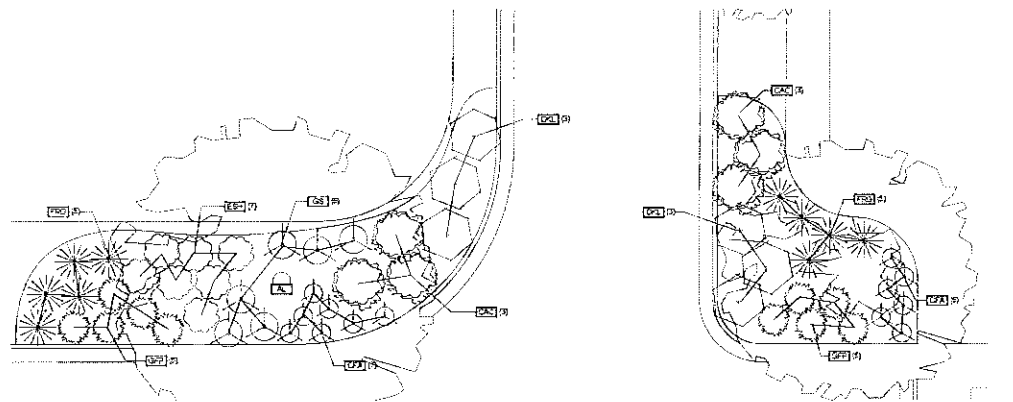

2 PLANTING BED AT NORTH ENTRY DRIVE
1" = 10'-0"