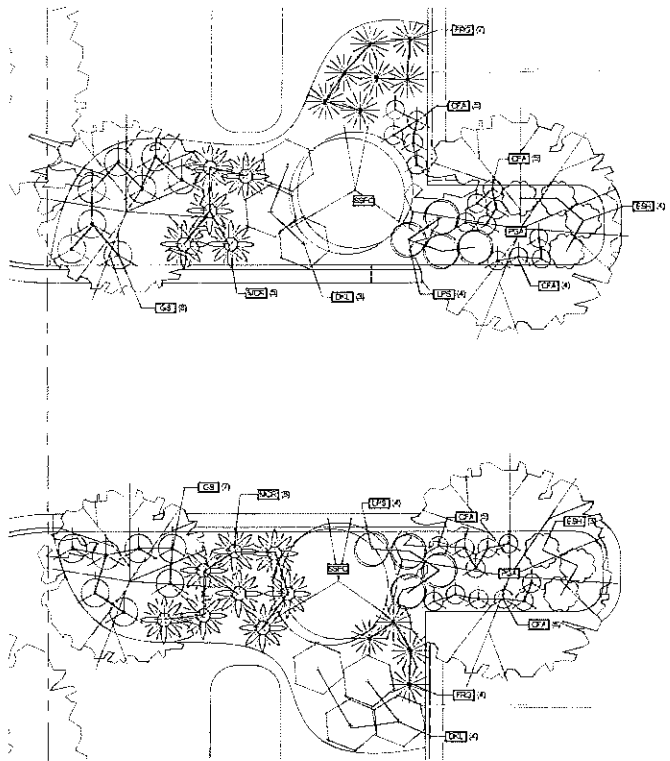

3 PLANTING BED AT WEST ENTRY DRIVE
1" = 10'-0"