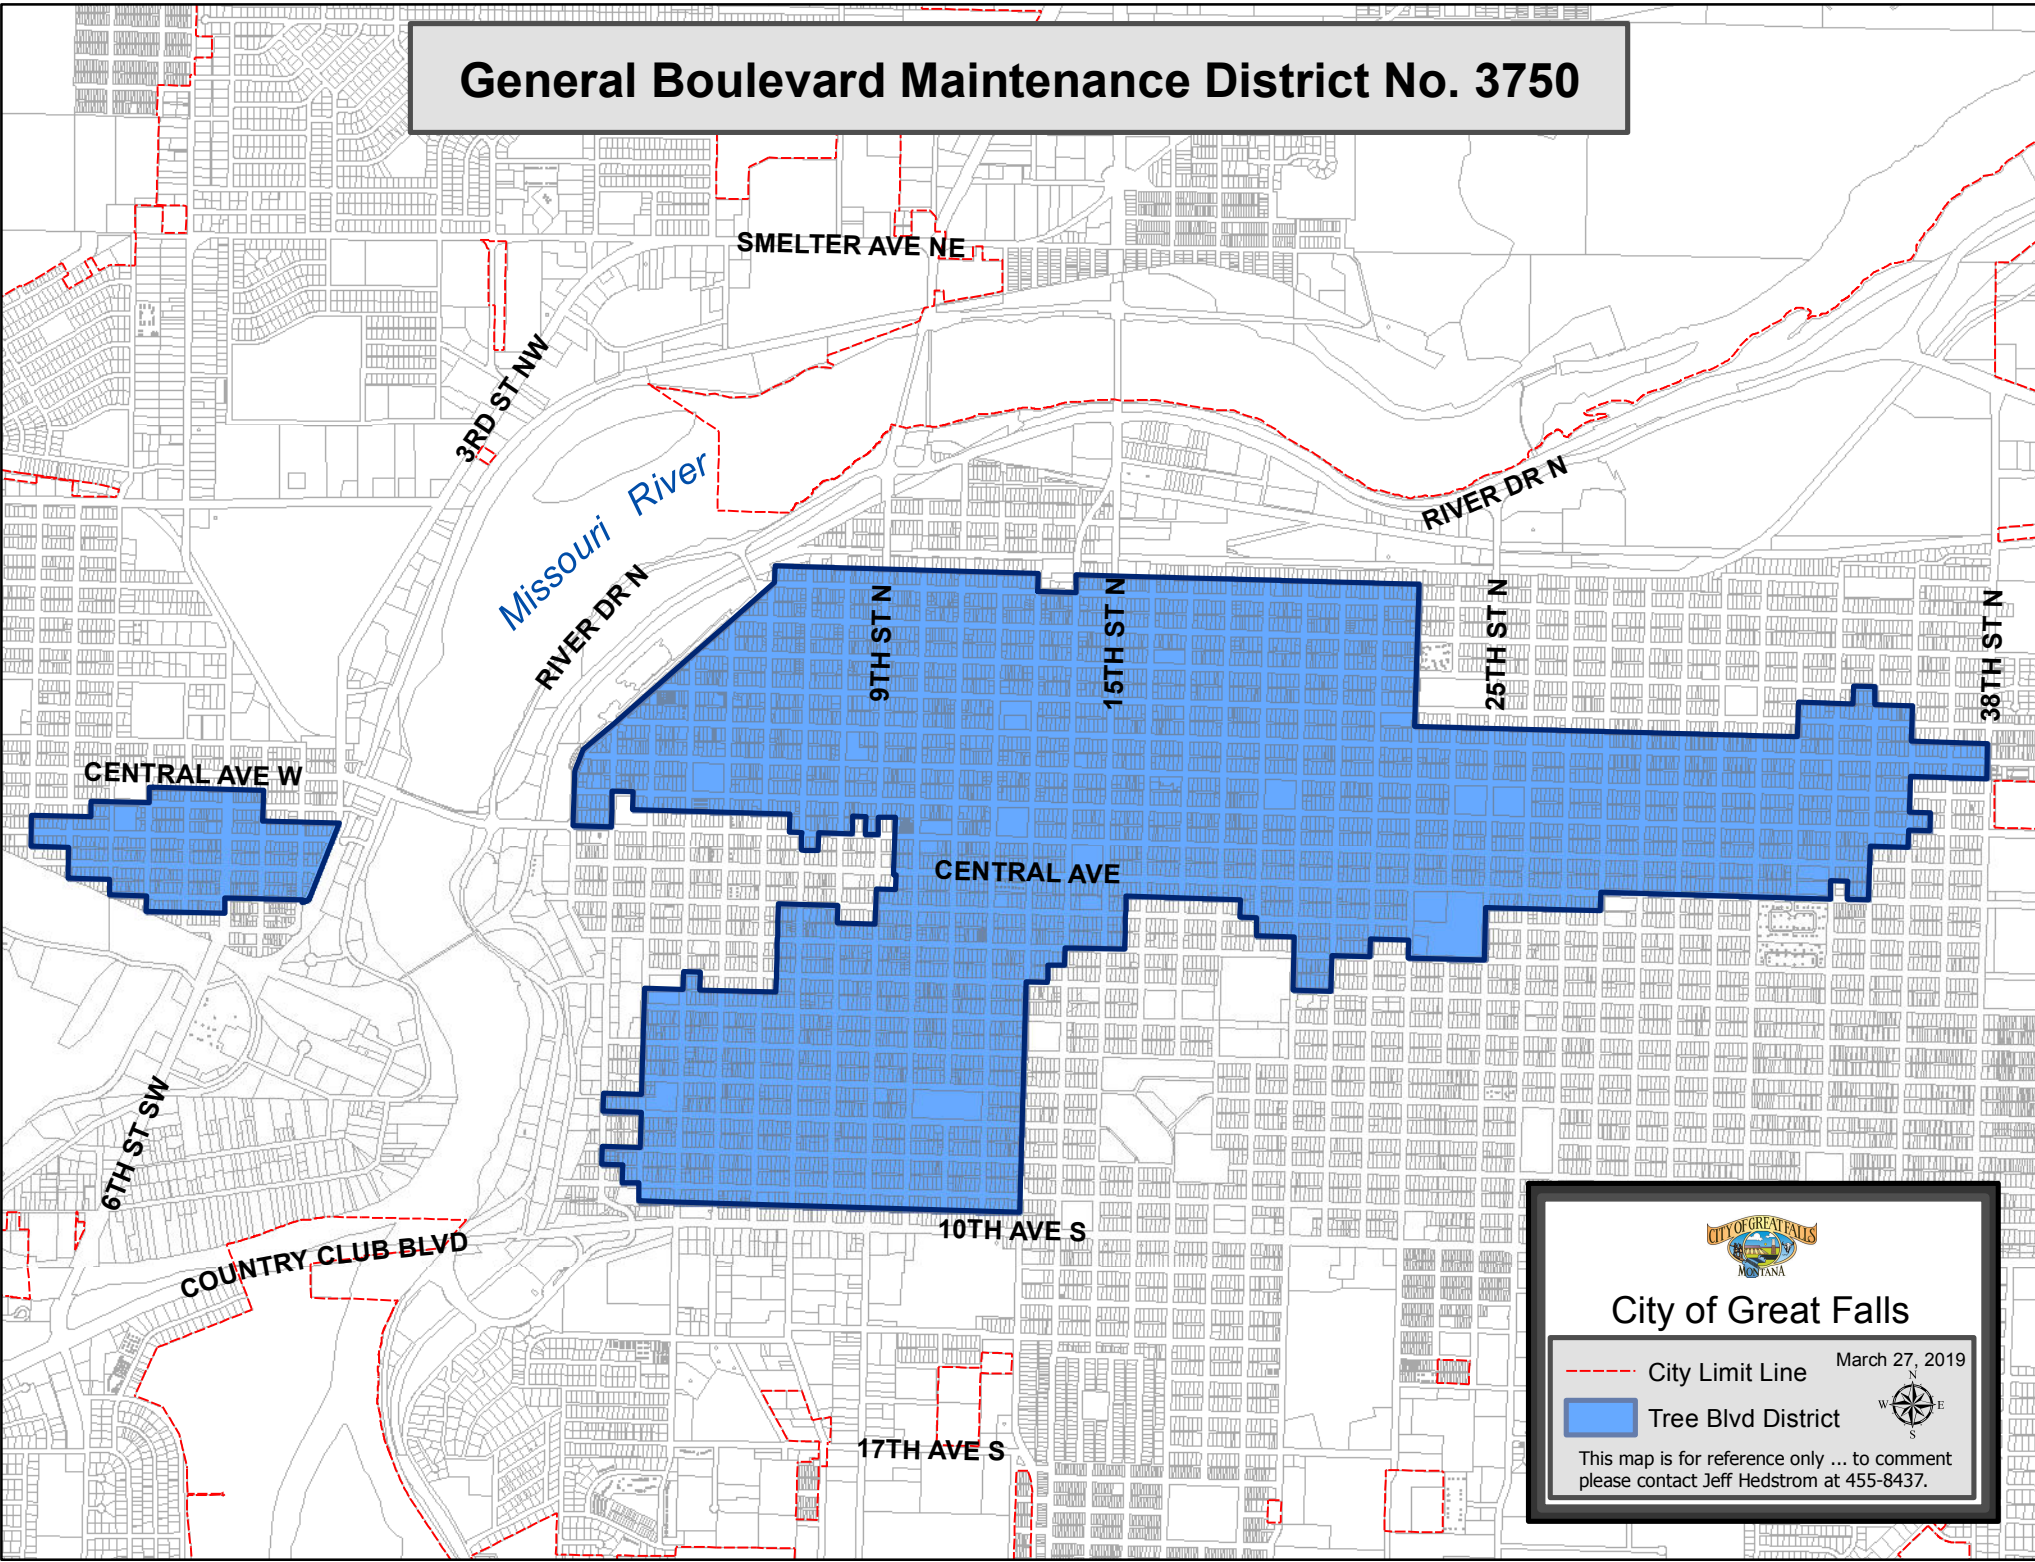

General Boulevard Maintenance District No. 3750

City of Great Falls
March 27, 2019

 City Limit Line

 Tree Blvd District

This map is for reference only ... to comment please contact Jeff Hedstrom at 455-8437.