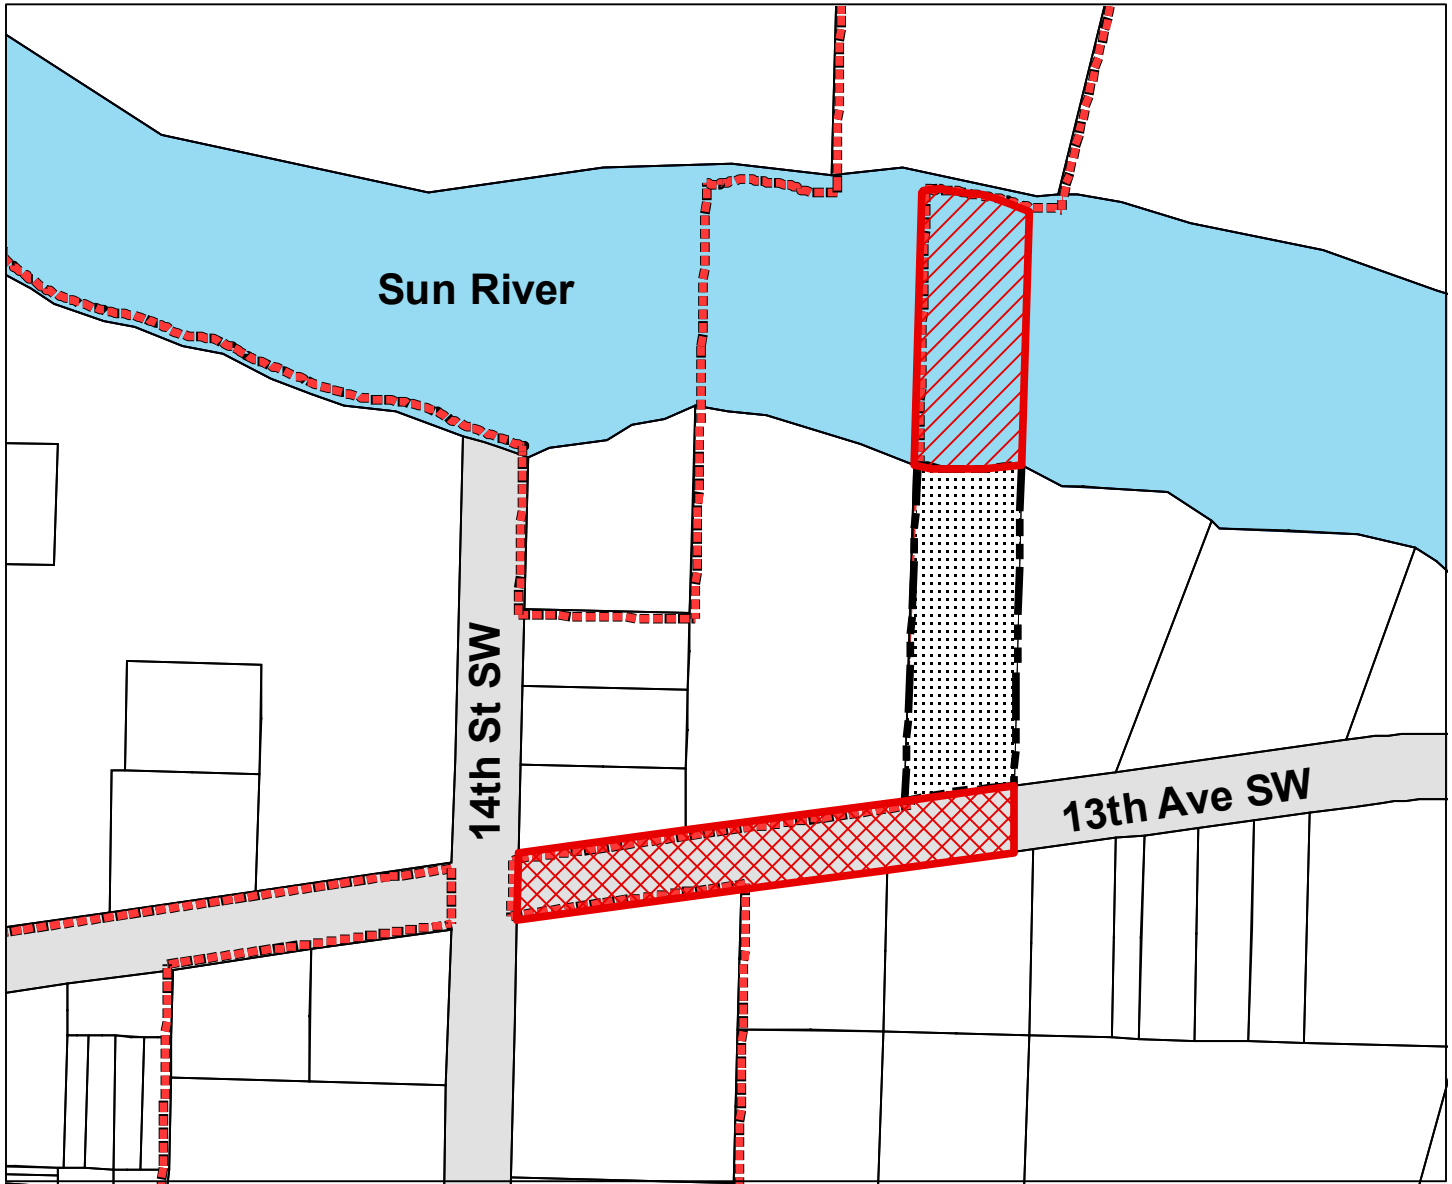

Attachment A Resolution 9994

-  City Limits
-  13th Ave SW ROW Related to Resolution 9994
-  Sun River Related to Resolution 9994
-  1359 13th Ave SW
-  Tracts of Land
-  Right-of-Way

120 60 0 120 Feet