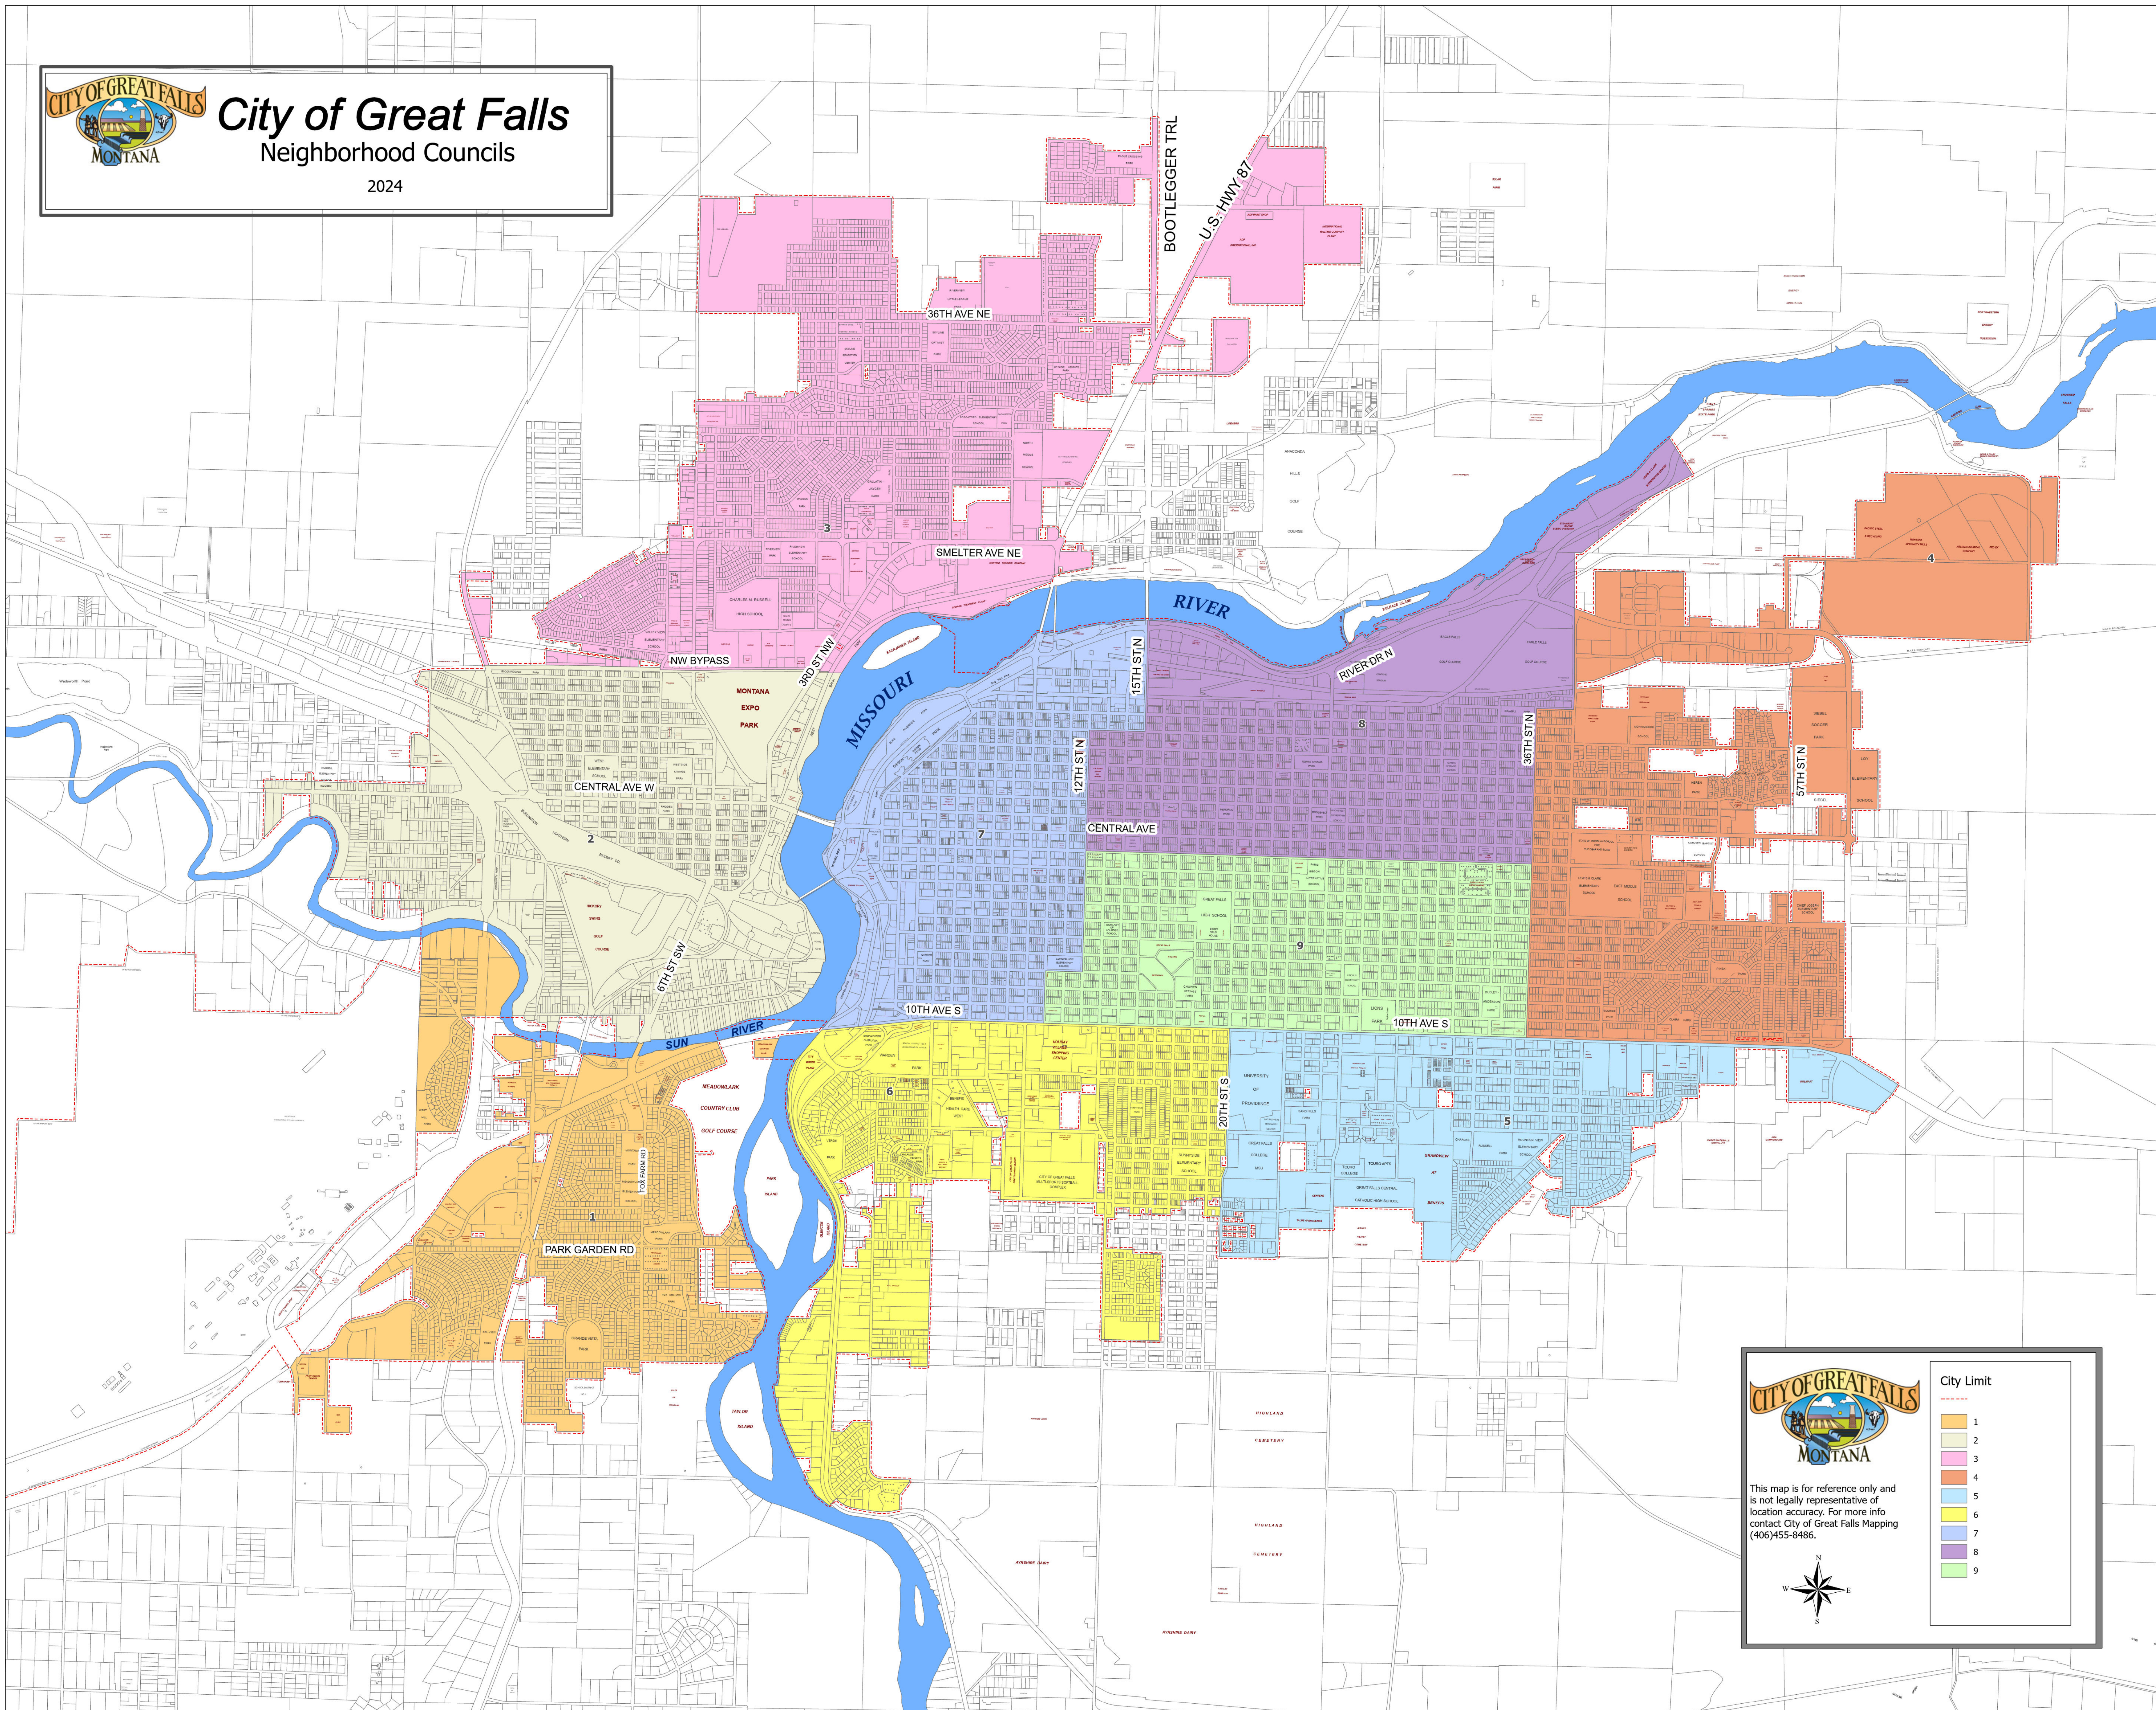

# City of Great Falls

## Neighborhood Councils

2024

**City Limit**

- 1
- 2
- 3
- 4
- 5
- 6
- 7
- 8
- 9

This map is for reference only and is not legally representative of location accuracy. For more info contact City of Great Falls Mapping (406)455-8486.