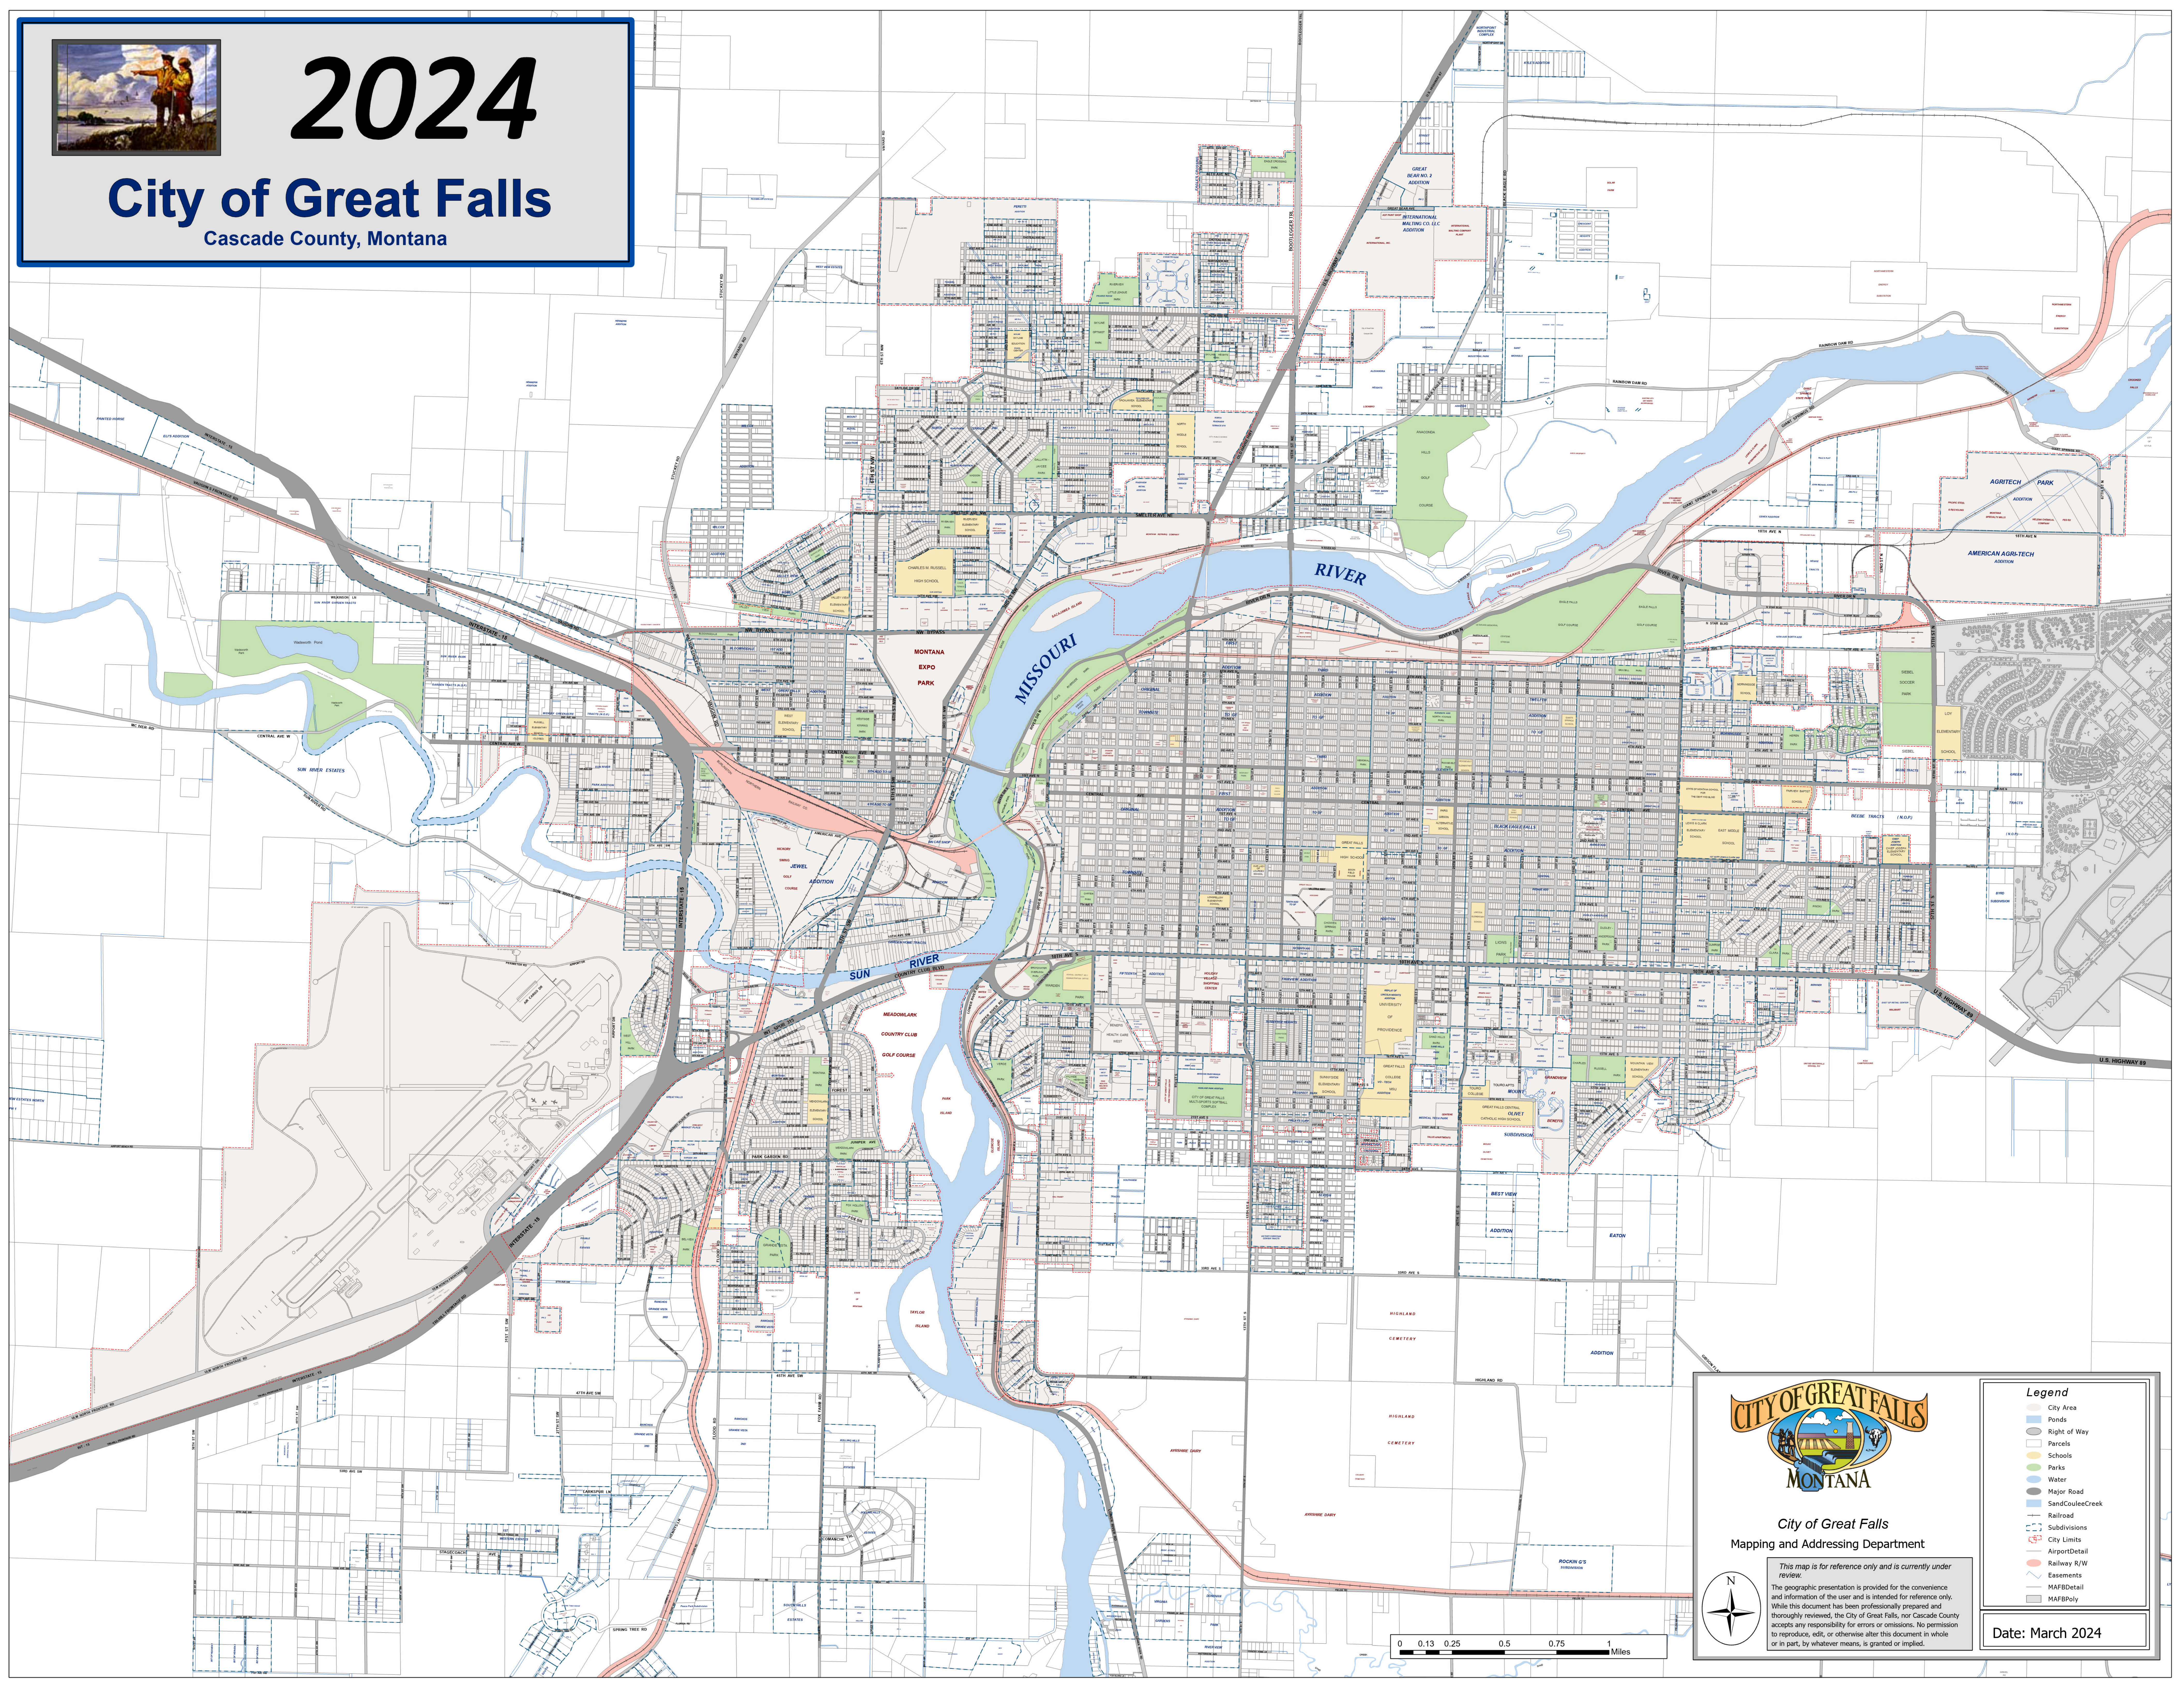

2024

City of Great Falls

Cascade County, Montana

City of Great Falls
Mapping and Addressing Department

1. **Legend**
2. City Area
   - Ponds
   - Right of Way
   - Parcels
   - Schools
   - Parks
   - Water
   - Major Road
   - Sand/Coulee/Creek
   - Railroad
   - Subdivisions
   - City Limits
   - Airport/Detail
   - Railway R/W
   - Easements
   - MAFBDetail
   - MAFBPoly

Date: March 2024